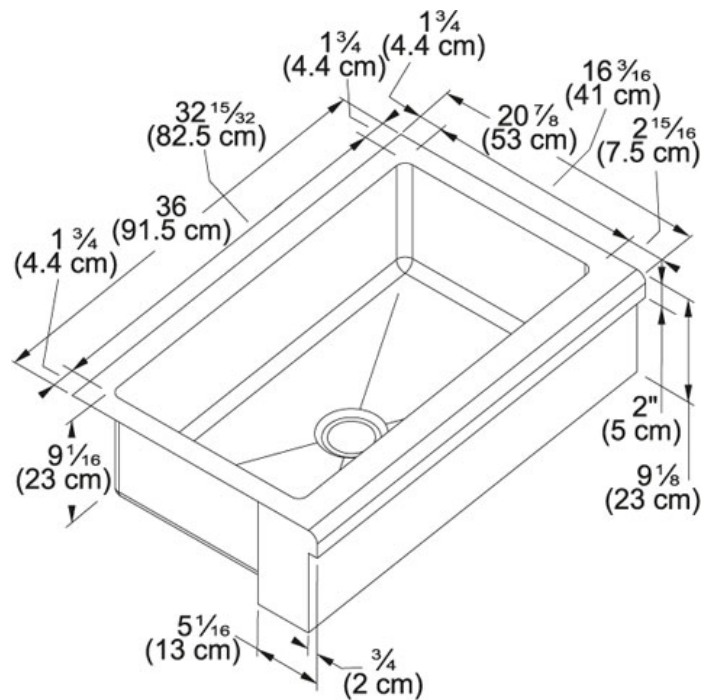

SPECIFICATION SHEET

PRODUCT FAMILY: Sinks FINISH: Stainless Steel SERIES: MANOR HOUSE MODEL: MHX710-36

Product Information

FUN#	123.0155.241
US Part Number	MHX710-36
Minimum Cabinet Size	36"
Outer Dimensions	36"x20 7/8"
Bowl Size	32 15/32"x16 1/8"x9 1/16"
Number of Bowls	1
Type of Material	16-GA-STAINLESS-STEEL