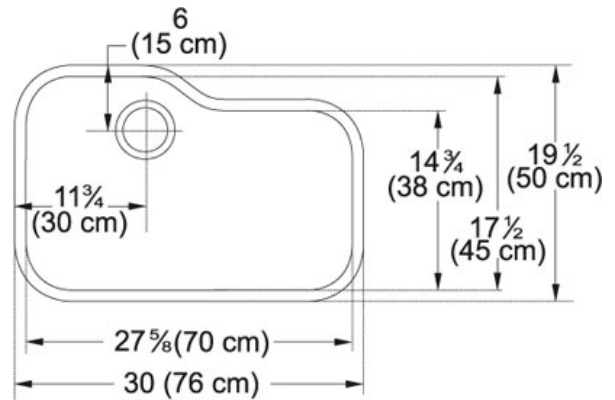

SPECIFICATION SHEET

PRODUCT FAMILY: **Sinks** FINISH: **Fireclay White** SERIES: **ORCA** MODEL: **ORK110**

Product Information

FUN# 126.0066.186

US Part Number ORK110WH

Franke Integral Ledge built-in

Minimum Cabinet Size 33"

Drain Opening 3 1/2"

Outer Dimensions 30"x19 1/2"x9 7/8"

Bowl Size 27 9/16" or 27 5/8"x17 1/2"x9"

Number of Bowls 1

* Dimensions may vary by 2% (plus or minus) due to material attributes and firing process **Installation of this fireclay product requires custom cabinetry. Franke recommends that an experienced cabinet maker build the new cabinet, or is responsible for modifications to existing cabinets for this product.