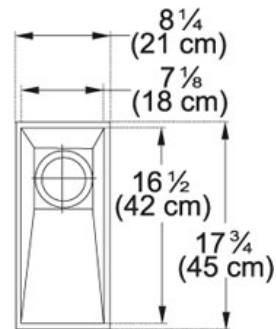

SPECIFICATION SHEET

PRODUCT FAMILY: Sinks FINISH: Stainless Steel SERIES: PEAK MODEL: PKX1108

Product Information

FUN#	112.0074.976
US Part Number	PKX1108
Minimum Cabinet Size	12"
Outer Dimensions	8 1/4"x17 3/4"
Bowl Size	7 1/8"x16 1/2"x7 1/8"
Number of Bowls	1