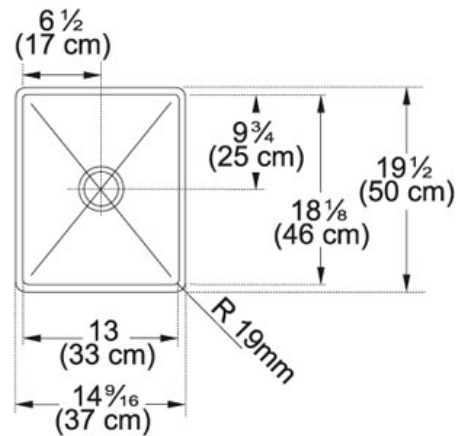

SPECIFICATION SHEET

PRODUCT FAMILY: Sinks FINISH: Stainless Steel SERIES: PROFESSIONAL SERIES MODEL: PSX110138

Product Information

FUN#	122.0035.132
US Part Number	PSX110138
Minimum Cabinet Size	18"
Drain Opening	3 1/2"
Outer Dimensions	14 9/16"x19 11/16"
Bowl Size	13"x18 1/8"x7 1/8"
Number of Bowls	1
Type of Material	Stainless Steel