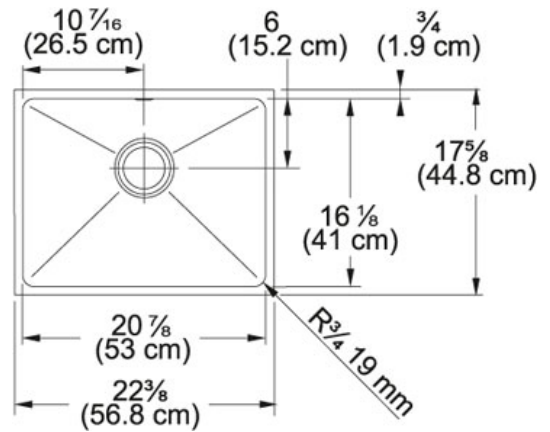

## Product Information

<b>FUN#</b>	122.0156.730
<b>US Part Number</b>	PSX1102110
<b>Minimum Cabinet Size</b>	27"
<b>Drain Opening</b>	3 1/2"
<b>Outer Dimensions</b>	23 13/16"x18 1/8"
<b>Bowl Size</b>	20 7/8"x16 1/8"x9 7/8"
<b>Number of Bowls</b>	1
<b>Type of Material</b>	Stainless Steel