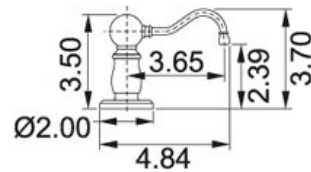

SPECIFICATION SHEET

PRODUCT FAMILY: Kitchen solutions FINISH: Polished Chrome SERIES: SOAP DISPENSER MODEL: SD6000

Product Information

FUN# 119.0191.630

US Part Number @ID_PRODOTTO_LOCALE

Suggested Products