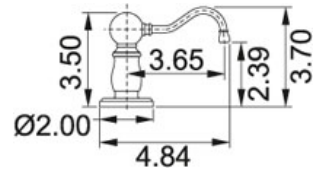

SPECIFICATION SHEET

PRODUCT FAMILY: Kitchen solutions FINISH: Satin Nickel SERIES: SOAP DISPENSER MODEL: SD6080

Product Information

FUN# 119.0191.643

US Part Number @ID_PRODOTTO_LOCALE