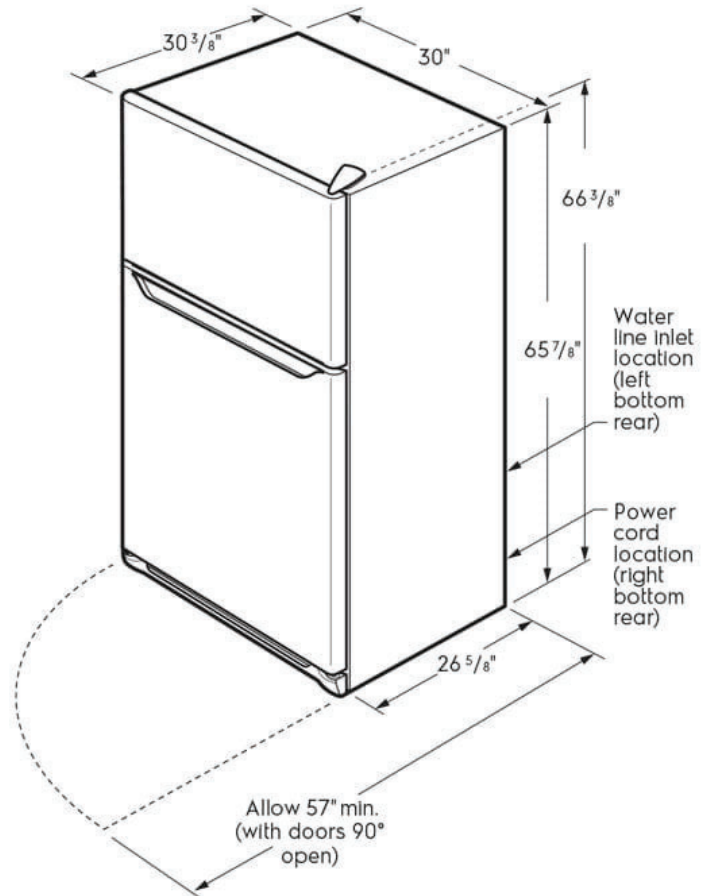

FFHI1835VS

Available Colors : Stainless Steel

Version : 06/19

Top Freezer Refrigerator

18.2 Cu. Ft. Top Freezer Refrigerator

Installation Drawing

* When installing refrigerator adjacent to wall, cabinet or other appliance that extends beyond front edge of unit, 20" minimum clearance recommended to allow for optimum 140° door swing, providing complete crisper access and removal. (Absolute 3" minimum clearance will ONLY allow for 90° door swing which will provide limited crisper access with restricted removal.)