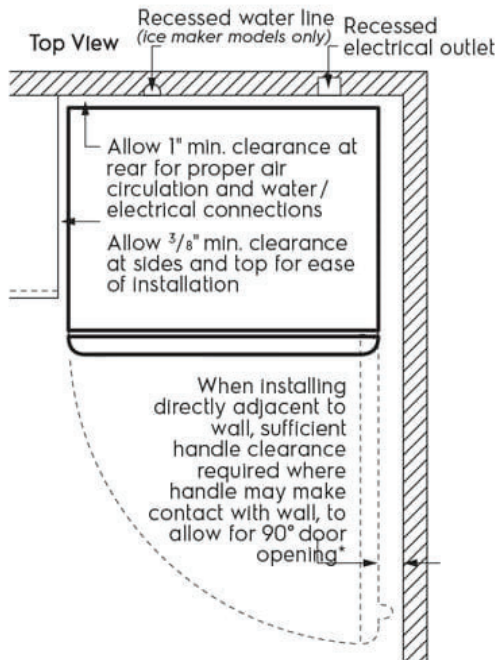

FFHI1835VS

Available Colors : Stainless Steel

Version : 06/19

Top Freezer Refrigerator

18.2 Cu. Ft. Top Freezer Refrigerator

Installation Drawing

* When installing refrigerator adjacent to wall, cabinet or other appliance that extends beyond front edge of unit, 20" minimum clearance recommended to allow for optimum 140° door swing, providing complete crisper access and removal. (Absolute 3" minimum clearance will ONLY allow for 90° door swing which will provide limited crisper access with restricted removal.)