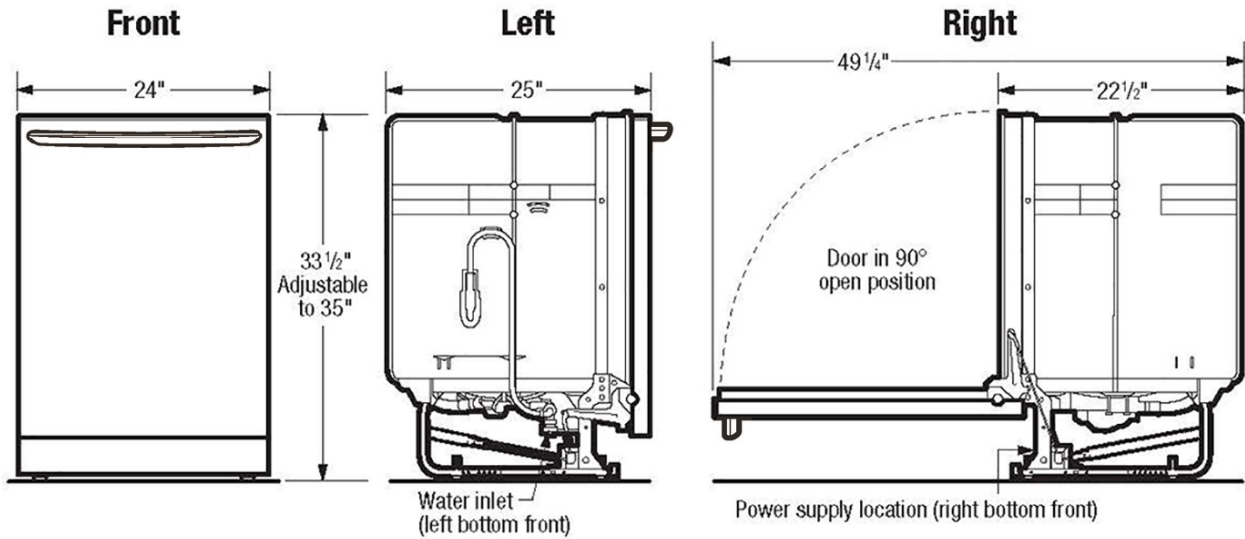

FRIGIDAIRE GALLERY

FGID2468UF
FGID2468UD

Available Colors : Stainless Steel, Black Stainless Steel

Dishwasher

Version : 05/19

24" Built-In Dishwasher with Dual OrbitClean® Wash System

Installation Drawing