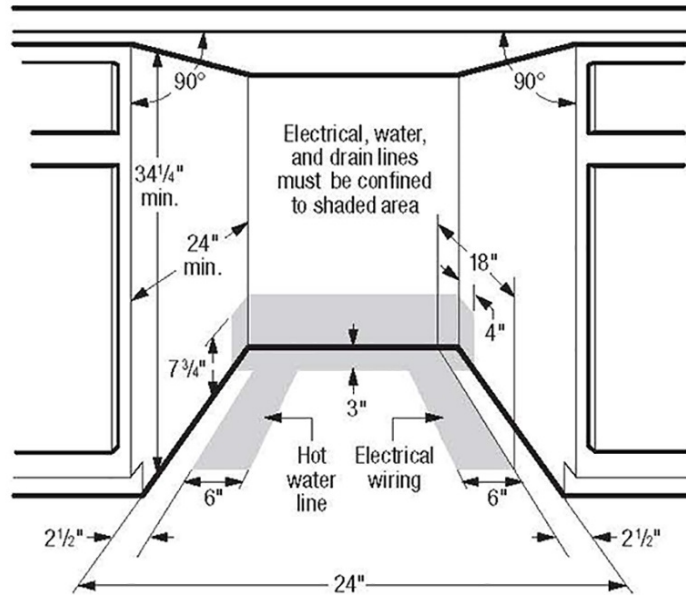

FRIGIDAIRE GALLERY

FGID2468UF
FGID2468UD

Available Colors : Stainless Steel, Black Stainless Steel

Dishwasher

Version : 05/19

24" Built-In Dishwasher with Dual OrbitClean® Wash System

Installation Drawing