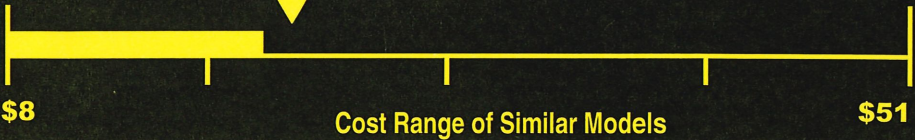

ENERGYGUIDE

CLOTHES WASHER
Capacity Class: STANDARD

FRIGIDAIRE
Model(s): FLCG7522AW

Capacity (tub volume): 3.9 cubic feet

Compare ONLY to other labels with yellow numbers.
Labels with yellow numbers are based on the same test procedures

Estimated Yearly Energy Cost (when used with an electric water heater)

\$21

175 kWh

Estimated Yearly Electricity Use

\$13

Estimated Yearly Energy Cost
(when used with a natural gas water heater)

- Your cost will depend on your utility rates and use.
- Cost range based only on STANDARD capacity models.
- Estimated energy cost based on six wash loads a week and a national average electricity cost of 12 cents per kWh and natural gas cost of \$1.09 per therm.