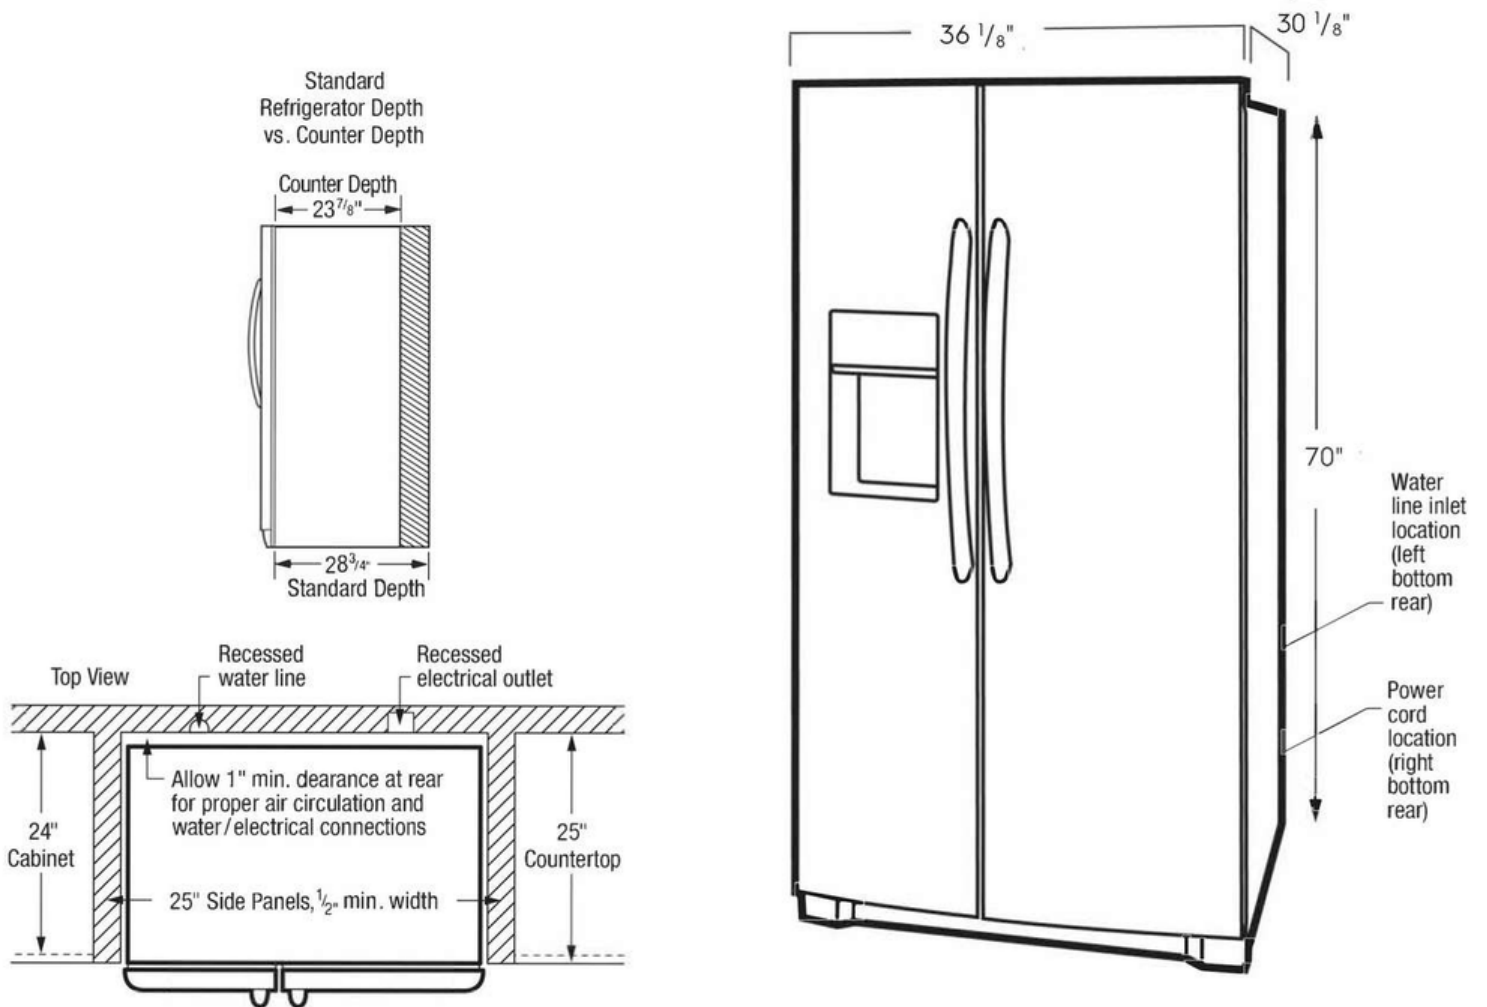

CANADA • 5855 Terry Fox Way • Mississauga, ON L5V 3E4 • 1-800-265-8352 • frigidaire.ca

Frigidaire

22.3 Cu.Ft. 36" Counter Depth Side by Side Refrigerator

FRSC2333AS

Version : 03/21

Note: For planning purposes only. Always consult local and national electric, gas and plumbing codes.