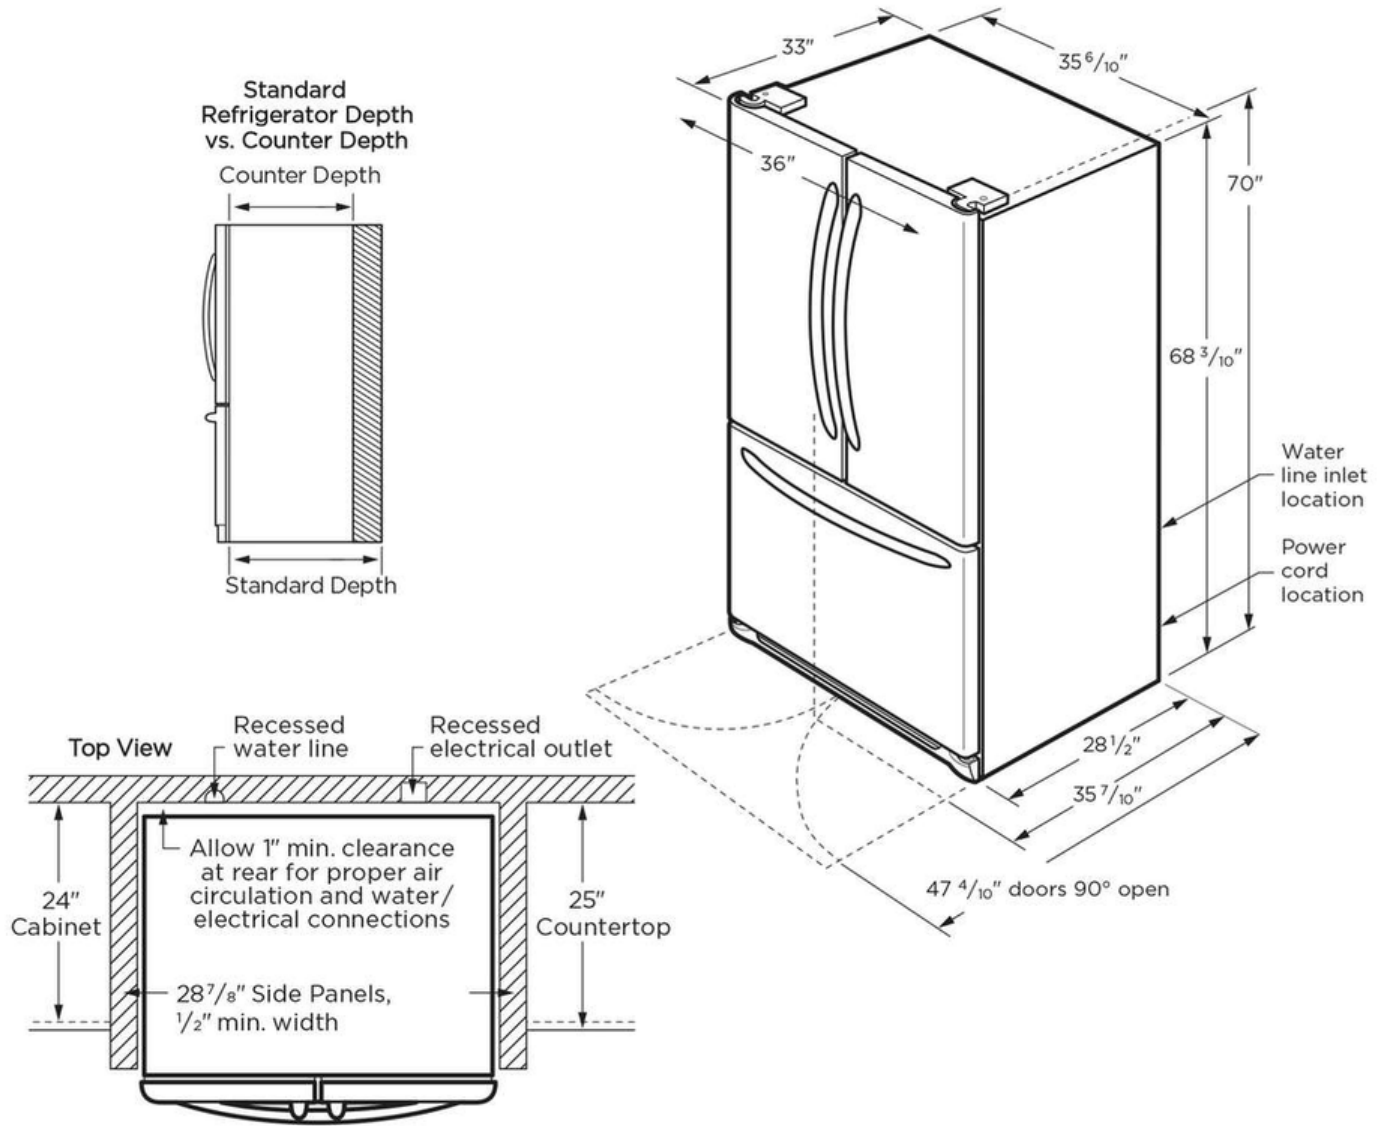

Frigidaire Gallery

27.8 Cu. Ft. French Door Refrigerator

GRFS2853AF, GRFS2853AD

Version : 11/21

Note: For planning purposes only. Always consult local and national electric, gas and plumbing codes.

Refer to Product Installation Guide for detailed installation instructions on the web at frigidaire.com / frigidaire.ca

Specifications subject to change. Accessories information available on the web at frigidaire.com / frigidaire.ca

USA • 10200 David Taylor Drive • Charlotte, NC 28262 • 1-800-FRIGIDAIRE • frigidaire.com

CANADA • 5855 Terry Fox Way • Mississauga, ON L5V 3E4 • 1-800-265-8352 • frigidaire.ca