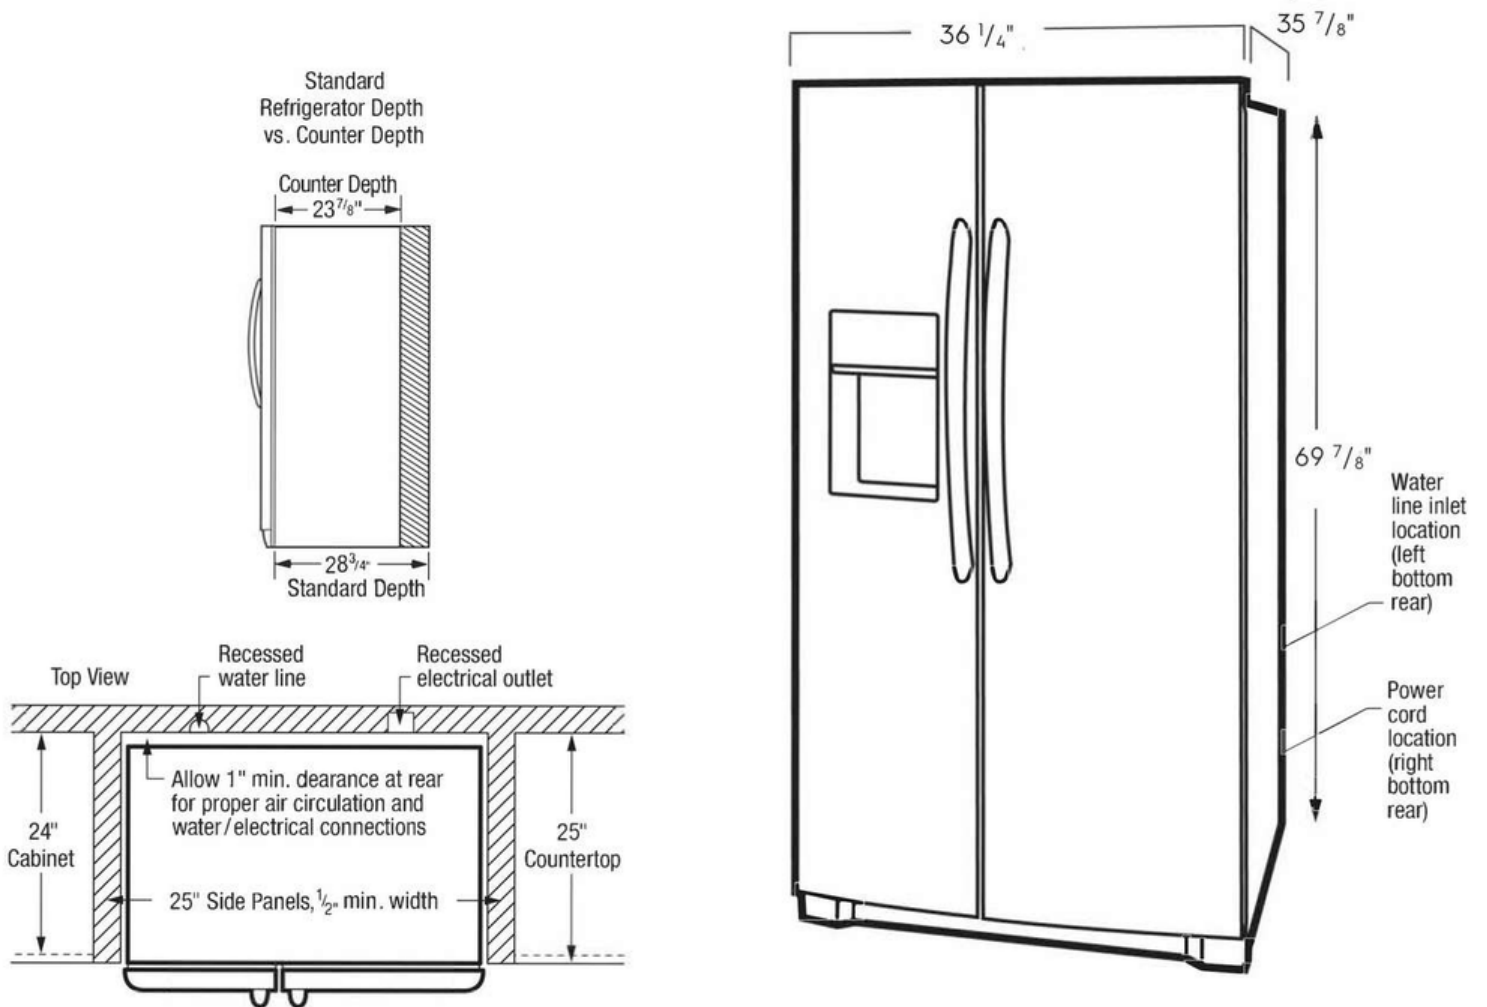

CANADA • 5855 Terry Fox Way • Mississauga, ON L5V 3E4 • 1-800-265-8352 • frigidaire.ca

Frigidaire Gallery

25.6 Cu. Ft. 36" Standard Depth Side by Side Refrigerator

GRSS2652AF, GRSS2652AD

Version : 03/21

Note: For planning purposes only. Always consult local and national electric, gas and plumbing codes.