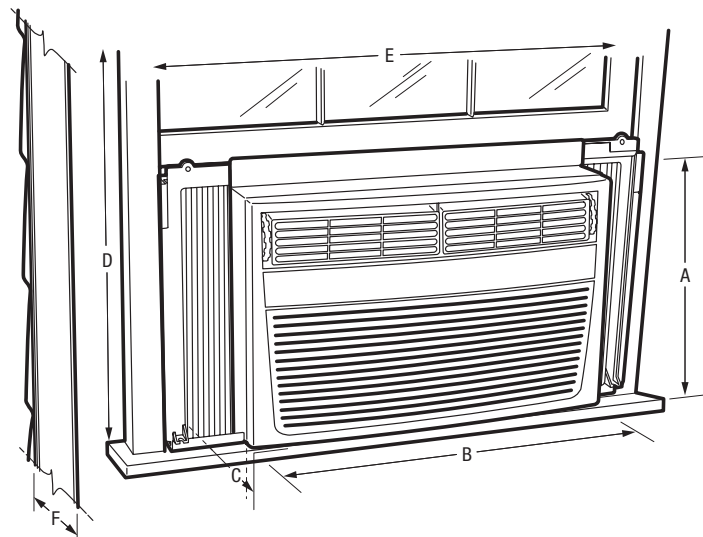

A - Height	18-5/8"
B - Width	26-17/32"
C - Depth	26-5/16"

WINDOW DIMENSIONS

D - Height (Min.)	19-1/4"
E - Width (Min./Max.)	30" / 41"

WALL CUTOUT DIMENSIONS

F - Max. Wall Thickness	8-1/4"
Height	18-29/32"
Width	26-3/4"