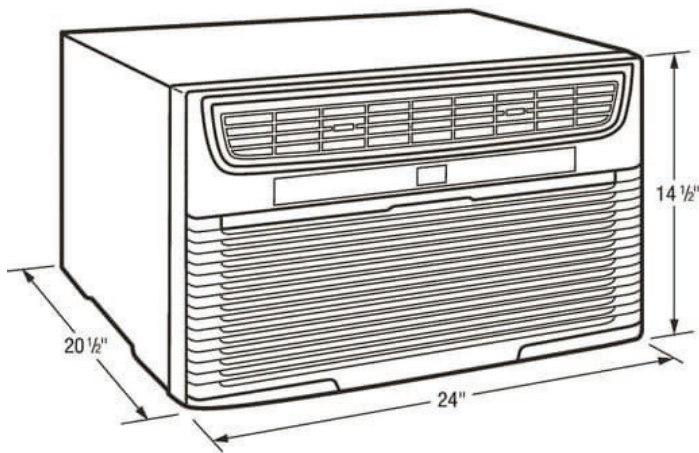

FFTA123WA1

Built-In Air Conditioner

Available Colors : White

Version : 03/20

12,000 BTU Built-In Room Air Conditioner- 115V/60Hz

Installation Drawing