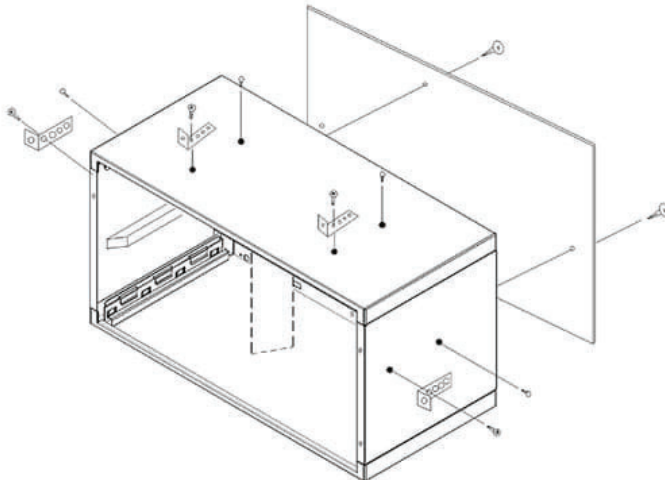

Through-The-Wall 18" Sleeve Kit