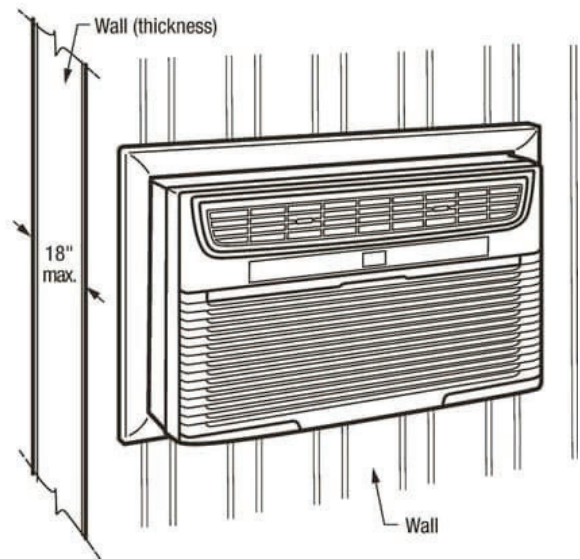

Through-The-Wall Installation