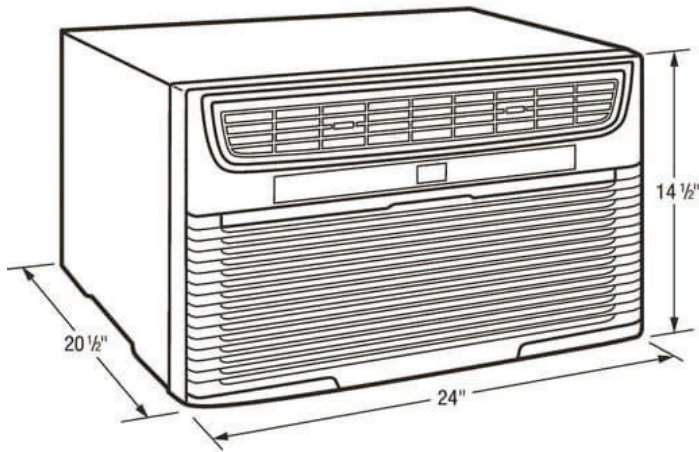

FFTA142WA2

Built-In Air Conditioner

Available Colors : White

Version : 03/20

14,000 BTU Built-In Room Air Conditioner- 230V/60Hz

Installation Drawing