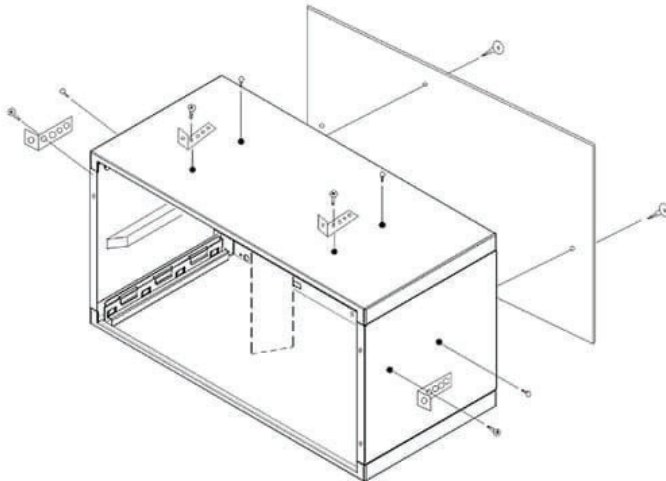

Through-The-Wall 18" Sleeve Kit