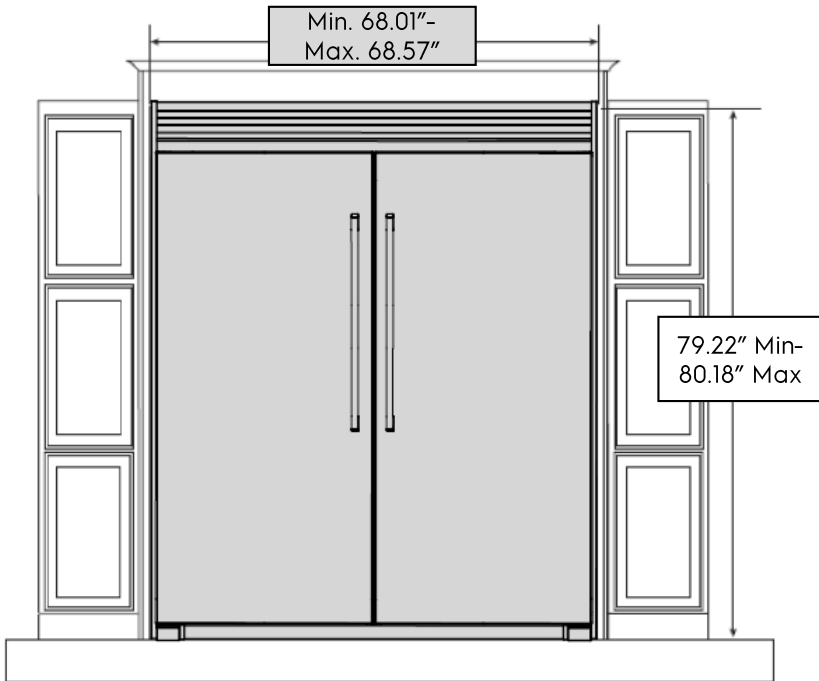

FPFU19F8WF

Available Colors : Stainless Steel

Version : 04/20

All Freezer

19 Cu. Ft. Single-Door Freezer

Trim Kits Drawings & Cutout Dimensions

79" TRMKTEZ2LV79-louvered

Recommended cutout size:
Height: 79" +/- 0.06"
Width: 66.25" +/- 0.032"
Depth: 25.25" minimum