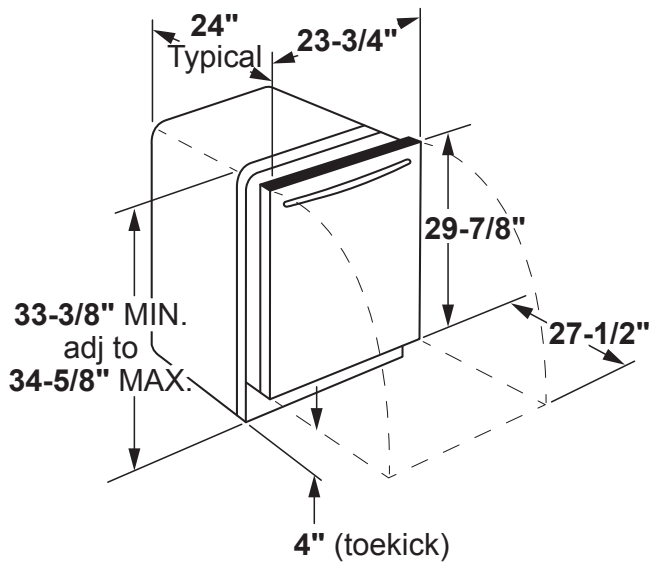

## WEIGHTS & DIMENSIONS

Cabinet Width	24 in
Approximate Shipping Weight	118 lb
Net Weight	105 lb
Overall Height	34 in
Height w/ Legs Retracted - Minimum Height	33-3/8 in
Height w/Legs Extended - Maximum Height	34-5/8 in
Overall Depth	24 in
Overall Width	23-3/4 in

## DIMENSIONS

## INSTALLATION DIMENSIONS