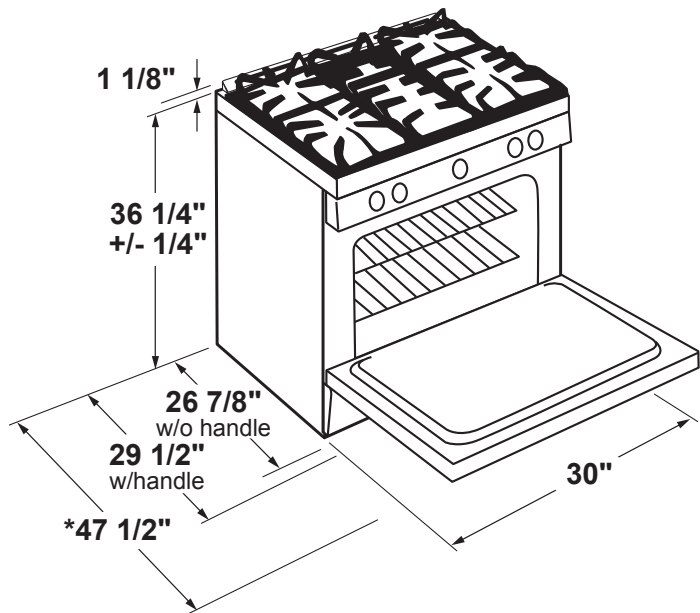

CGS986EEL/SEL

GE Café™ Series 30" Slide-In Front Control Range with Warming Drawer

DIMENSIONS AND INSTALLATION INFORMATION (IN INCHES)

ELECTRICAL REQUIREMENTS: 120v; 60Hz, 15A

INSTALLATION INFORMATION: Before installing, consult installation instructions packed with product for current dimensional data.

For all installations, install the required rear trim to back of range with 4 screws provided.