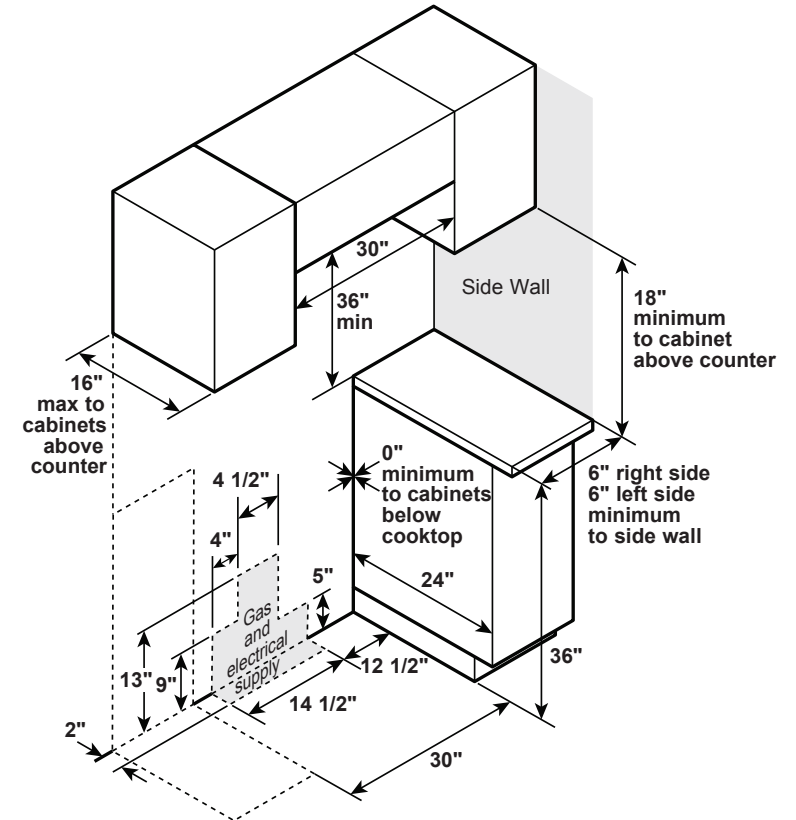

GAS PIPE AND ELECTRICAL OUTLET LOCATIONS

For answers to your Monogram, GE Café™ Series, GE Profile™ Series or GE Appliances product questions, visit our website at geappliances.com or call GE Answer Center® Service, 800.626.2000.