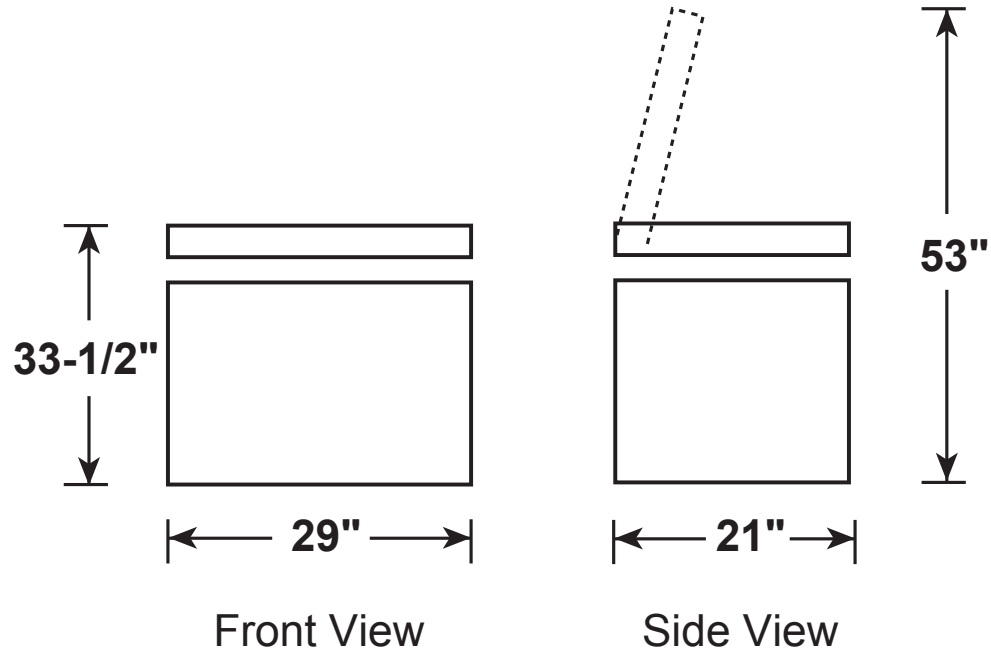

FCM5SK

GE Appliances 5.0 Cu. Ft. Manual Defrost Chest Freezer

DIMENSIONS AND INSTALLATION INFORMATION (IN INCHES)

AIR CLEARANCE	
Each side (in.)	3
Back (in.)	3

For answers to your Monogram, GE Café™ Series, GE Profile™ Series or GE Appliances product questions, visit our website at geappliances.com or call GE Answer Center® Service, 800.626.2000.

FCM5SK

GE Appliances 5.0 Cu. Ft. Manual Defrost Chest Freezer

FEATURES AND BENEFITS

5.0 cu. ft. capacity

Power “On” light - Easily see if the freezer is working without having to open the door

Lift-out, sliding bulk storage basket - Offers flexibility to organize and store favorite foods for quick, easy access

Adjustable temperature control - Easy to use controls to select the temperature for your needs

Recessed handles - A streamlined design offers a clean appearance

Upfront defrost water drain - Conveniently located to easily drain water during defrosting