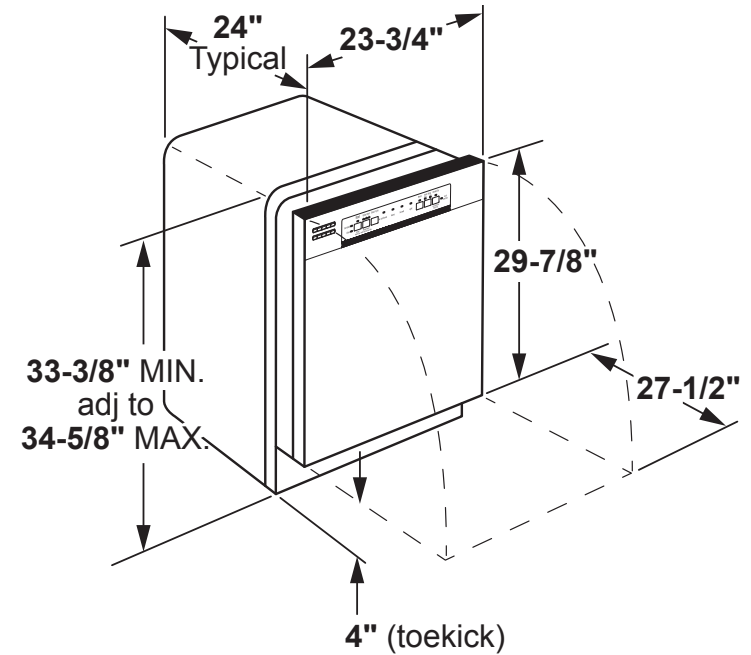

GDF460PST/PGT

GE® Plastic Interior Dishwasher with Front Controls

DIMENSIONS AND INSTALLATION INFORMATION (IN INCHES)

ELECTRICAL RATING

Voltage AC.....120
 Hertz.....60
 Total connected load amperage6.6 Calrod® heater
 watts max.....800/500

For use on adequately wired 120-volt, 15-amp circuit having 2-wire service with a separate ground wire. This appliance must be grounded for safe operation.

INSTALLATION INFORMATION: Before installing, consult installation instructions packed with product for current dimensional data.