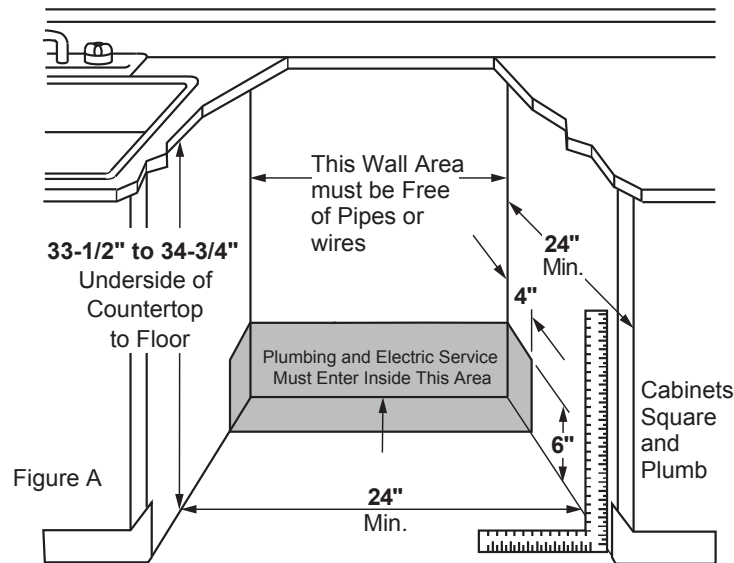

GDF460PST/PGT

GE® Plastic Interior Dishwasher with Front Controls

DIMENSIONS AND INSTALLATION INFORMATION (IN INCHES)

ELECTRICAL RATING

Voltage AC.....120
 Hertz.....60
 Total connected load amperage6.6 Calrod® heater
 watts max.....800/500

For use on adequately wired 120-volt, 15-amp circuit having 2-wire service with a separate ground wire. This appliance must be grounded for safe operation.

INSTALLATION INFORMATION: Before installing, consult installation instructions packed with product for current dimensional data.