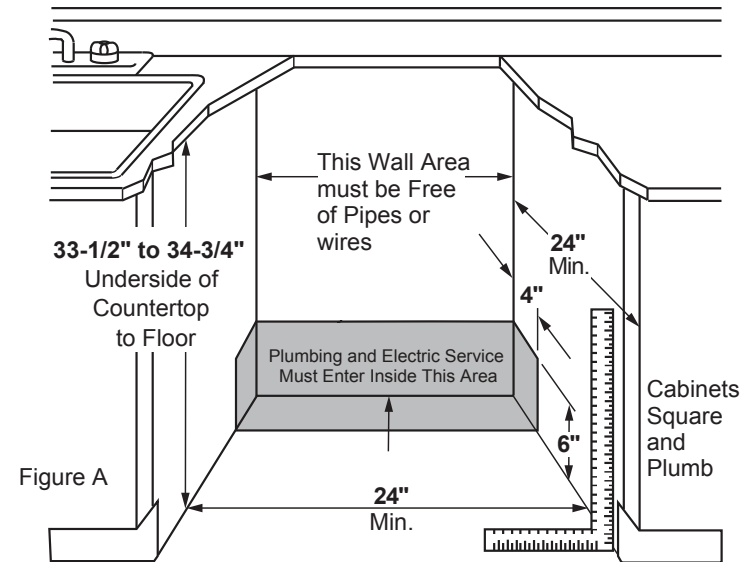

GDT530PSP/PMP/PGP

GE® Dishwasher with Hidden Controls

DIMENSIONS AND INSTALLATION INFORMATION (IN INCHES)

ELECTRICAL RATING

Voltage AC.....	120
Hertz.....	60
Total connected load amperage.....	7.1
Calrod® heater watts.....	800/500

For use on adequately wired 120-volt, 15-amp circuit having 2-wire service with a separate ground wire. This appliance must be grounded for safe operation.

*Add 2.4" for handle.

For answers to your Monogram, GE Café™ Series, GE Profile™ Series or GE Appliances product questions, visit our website at geappliances.com or call GE Answer Center® Service, 800.626.2000.

54 dBA – Quiet, but powerful and efficient cleaning

16 place setting capacity – For optimal capacity

Approximate Dimensions: 34 H x 23 3/4 W x 24 D

Limited 1-year entire appliance warranty

Model GDT530PMPES – Slate