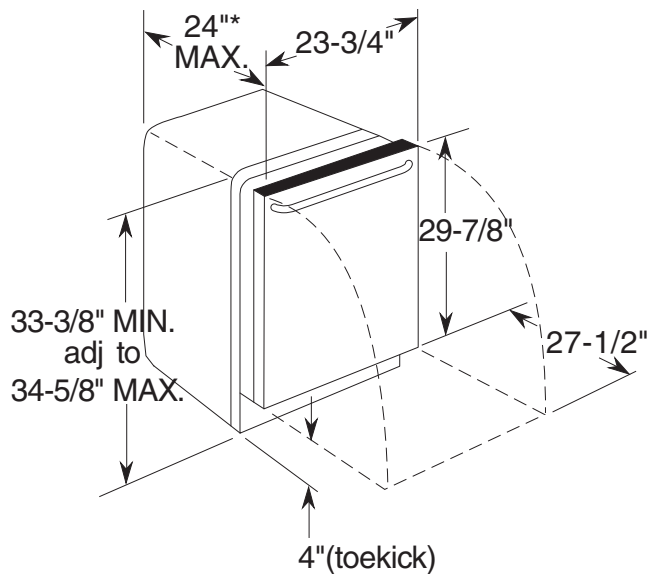

GDT530PSP/PMP/PGP

GE® Dishwasher with Hidden Controls

DIMENSIONS AND INSTALLATION INFORMATION (IN INCHES)

ELECTRICAL RATING

Voltage AC.....	120
Hertz.....	60
Total connected load amperage.....	7.1
Calrod® heater watts.....	800/500

For use on adequately wired 120-volt, 15-amp circuit having 2-wire service with a separate ground wire. This appliance must be grounded for safe operation.

*Add 2.4" for handle.

For answers to your Monogram, GE Café™ Series, GE Profile™ Series or GE Appliances product questions, visit our website at geappliances.com or call GE Answer Center® Service, 800.626.2000.

54 dBA – Quiet, but powerful and efficient cleaning

16 place setting capacity – For optimal capacity

Approximate Dimensions: 34 H x 23 3/4 W x 24 D

Limited 1-year entire appliance warranty

Model GDT530PMPES – Slate