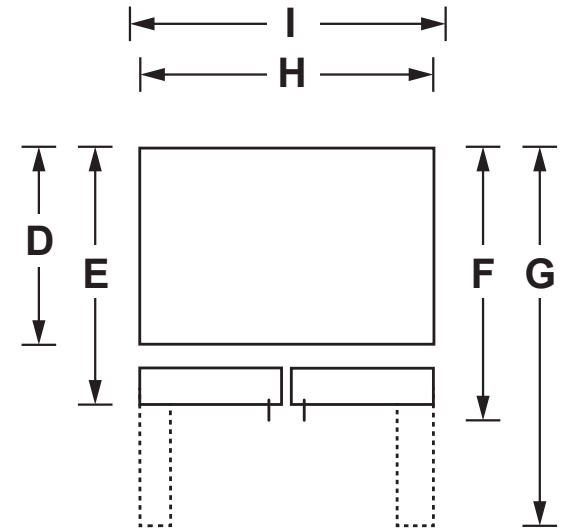

GNE27JGM/JMM/JSM

GE® ENERGY STAR® 27.0 Cu. Ft. French-Door Refrigerator

DIMENSIONS AND INSTALLATION INFORMATION (IN INCHES)

OVERALL DIMENSIONS	Height to top of door - crown or flat (in.) A	69-7/8
	Height to top of hinge (in.) B	69-3/4
	Height to top of case (in.) C	68-5/8
	Case depth without door (in.) D	29
	Case depth less door handle (in.) E	33-3/8
	Case depth with door handle (in.) F	35-7/8
	Depth with fresh food door open 90° (in.) G	48-3/8
	Width (in.) H	35-3/4
	Width with door open 90° inc. door handle (in.) I	43-3/4
AIR CLEARANCES	Each side (in.)	1/8
	Top (in.)	1
	Back (in.)	2