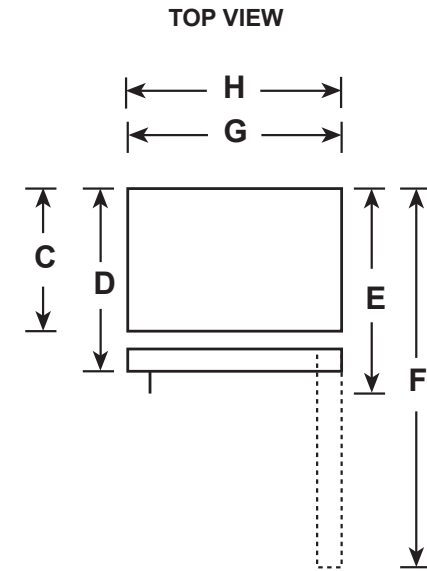

GTS22KGN/KMN/KSN

GE® 21.9 Cu. Ft. Top-Freezer Refrigerator

DIMENSIONS AND INSTALLATION INFORMATION (IN INCHES)

OVERALL DIMENSIONS	Height to top of hinge (in.) A	66-3/8
	Height to top of case (in.) B	65-7/8
	Case depth without door (in.) C	28-5/8
	Case depth less door handle (in.) D	32-3/8
	Case depth with door handle (in.) E	34-1/2
	Depth with fresh food door open 90° (in.) F	63-1/2
	Width (in.) G	32-3/4
	Width with door open 90° with door handle (in.) H	35-3/8
AIR CLEARANCES	Each side (in.)	3/4
	Top (in.)	1
	Back (in.)	2

Edge-to-edge glass shelves – Enjoy a polished look and easy-access cleaning with edge-to-edge shelves that extend the full width of the refrigerator

Adjustable glass freezer shelf – Provides the flexibility to organize your frozen food items