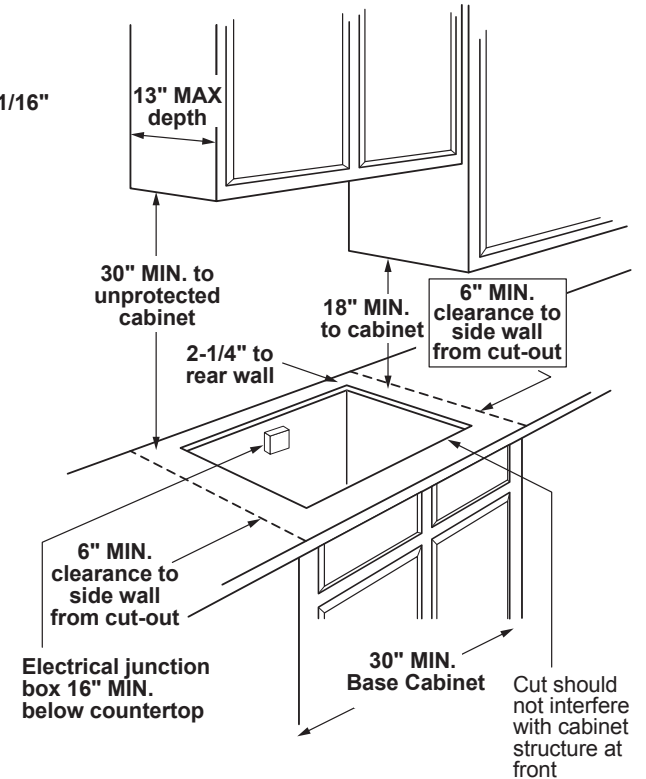

NOTE: If installing with a GE Profile™ Telescopic Downdraft System, consult both cooktop and downdraft installation instructions packed with product before installing. Cooktop gas/electric supply may need to be re-routed to install downdraft.

ELECTRICAL RATING: 120V, 60Hz, 5A

INSTALLATION WITH SINGLE WALL OVEN INFORMATION:

30" Gas Cooktops are approved for use over select GE 27" and 30" Wall Ovens and Warming Drawers. 30" and 36" Gas cooktops are approved for use over select 30" Wall Ovens and Warming Drawers. Refer to cooktop and wall oven/warming drawer installation instructions packed with product for current dimensional data.

INSTALLATION INFORMATION: Before installing, consult installation instructions, packed with product, for current dimensional data.

Gas Connection

Dimension and installation information are shown in inches.
*Allow 5-3/4" depth at rear for electrical and gas connections