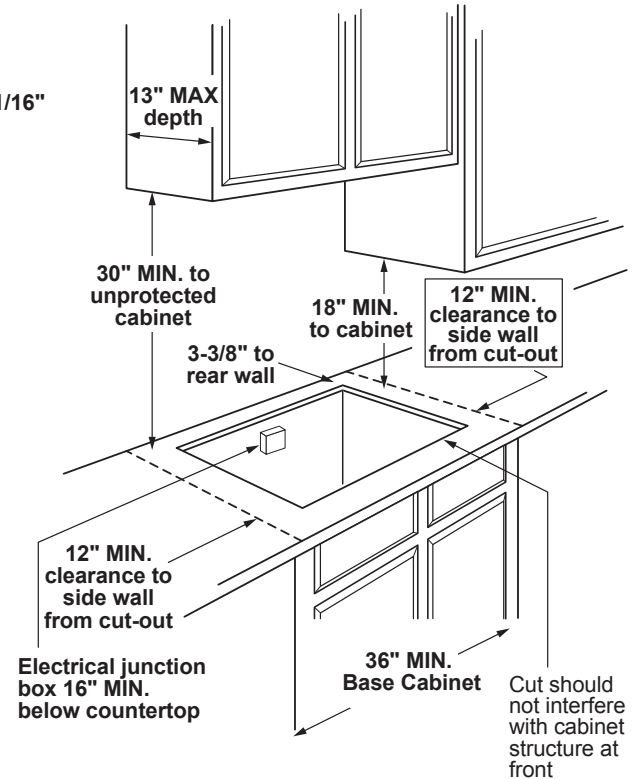

NOTE: If installing with a GE Profile™ Telescopic Downdraft System, consult both cooktop and downdraft installation instructions packed with product before installing. Cooktop gas/electric supply may need to be re-routed to install downdraft.

ELECTRICAL RATING: 120V, 60Hz, 5A

INSTALLATION WITH SINGLE WALL OVEN INFORMATION:

30" Gas Cooktops are approved for use over select GE 27" and 30" Wall Ovens and Warming Drawers. 30" and 36" Gas cooktops are approved for use over select 30" Wall Ovens and Warming Drawers. Refer to cooktop and wall oven/warming drawer installation instructions packed with product for current dimensional data.

INSTALLATION INFORMATION: Before installing, consult installation instructions, packed with product, for current dimensional data.

Gas Connection

Dimension and installation information are shown in inches.
*Allow 5-3/4" depth at rear for electrical and gas connections