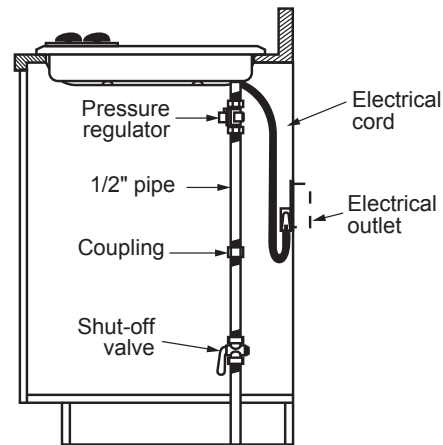

NOTE: If installing with a GE Profile™ Telescopic Downdraft System, consult both cooktop and downdraft installation instructions packed with product before installing. Cooktop gas/electric supply may need to be re-routed to install downdraft.

ELECTRICAL RATING: 120V, 60Hz, 5A

INSTALLATION WITH SINGLE WALL OVEN INFORMATION:

30" Gas Cooktops are approved for use over select GE 27" and 30" Wall Ovens and Warming Drawers. 30" and 36" Gas cooktops are approved for use over select 30" Wall Ovens and Warming Drawers. Refer to cooktop and wall oven/warming drawer installation instructions packed with product for current dimensional data.

INSTALLATION INFORMATION: Before installing, consult installation instructions, packed with product, for current dimensional data.

Gas Connection

Dimension and installation information are shown in inches.
*Allow 5-3/4" depth at rear for electrical and gas connections