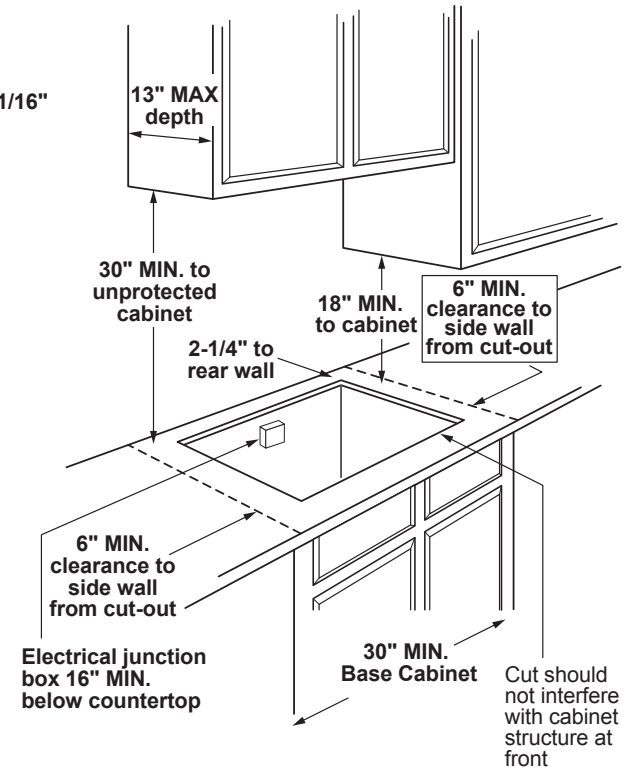

ELECTRICAL RATING: 120V, 60Hz, 5A

INSTALLATION WITH SINGLE WALL OVEN INFORMATION:

30" Gas Cooktops are approved for use over select GE 27" and 30" Wall Ovens and Warming Drawers. 30" and 36" Gas cooktops are approved for use over select 30" Wall Ovens and Warming Drawers. Refer to cooktop and wall oven/warming drawer installation instructions packed with product for current dimensional data.

INSTALLATION INFORMATION: Before installing, consult installation instructions, packed with product, for current dimensional data.

Gas Connection

Dimension and installation information are shown in inches.
*Allow 5-3/4" depth at rear for electrical and gas connections