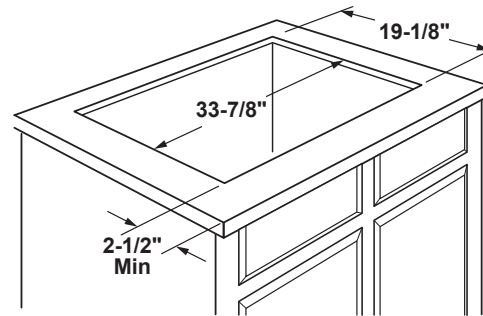

JGP5536DL/SL

GE® 36" Built-In Gas Cooktop

DIMENSIONS AND INSTALLATION INFORMATION

AGA REQUIREMENT: All gas cooktop models require 7/16" free area below cooktop height to combustible material. Requires 18" minimum from countertop to adjacent overhead cabinets.

NOTE: If installing with a GE Profile™ Telescopic Downdraft System, consult both cooktop and downdraft installation instructions packed with product before installing. Cooktop gas/electric supply may need to be re-routed to install downdraft.

ELECTRICAL RATING: 120V, 60Hz, 5A

INSTALLATION WITH SINGLE WALL OVEN INFORMATION:

30" Gas Cooktops are approved for use over select GE 27" and 30" Wall Ovens and Warming Drawers. 30" and 36" Gas cooktops are approved for use over select 30" Wall Ovens and Warming Drawers. Refer to cooktop and wall oven/warming drawer installation instructions packed with product for current dimensional data.

INSTALLATION INFORMATION: Before installing, consult installation instructions, packed with product, for current dimensional data.