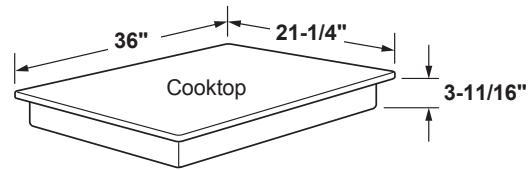

JGP5536DL/SL

GE® 36" Built-In Gas Cooktop

DIMENSIONS AND INSTALLATION INFORMATION

AGA REQUIREMENT: All gas cooktop models require 7/16" free area below cooktop height to combustible material. Requires 18" minimum from countertop to adjacent overhead cabinets.

NOTE: If installing with a GE Profile™ Telescopic Downdraft System, consult both cooktop and downdraft installation instructions packed with product before installing. Cooktop gas/electric supply may need to be re-routed to install downdraft.

ELECTRICAL RATING: 120V, 60Hz, 5A

INSTALLATION WITH SINGLE WALL OVEN INFORMATION:

30" Gas Cooktops are approved for use over select GE 27" and 30" Wall Ovens and Warming Drawers. 30" and 36" Gas cooktops are approved for use over select 30" Wall Ovens and Warming Drawers. Refer to cooktop and wall oven/warming drawer installation instructions packed with product for current dimensional data.

INSTALLATION INFORMATION: Before installing, consult installation instructions, packed with product, for current dimensional data.