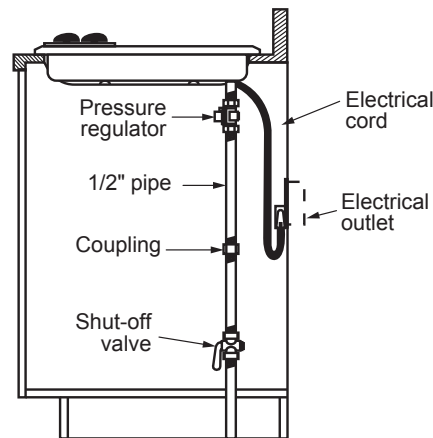

NOTE: If installing with a GE Profile™ Telescopic Downdraft System, consult both cooktop and downdraft installation instructions packed with product before installing. Cooktop gas/electric supply may need to be re-routed to install downdraft.

ELECTRICAL RATING: 120V, 60Hz, 5A

INSTALLATION WITH SINGLE WALL OVEN INFORMATION:

30" Gas Cooktops are approved for use over select GE 27" and 30" Wall Ovens and Warming Drawers. 30" and 36" Gas cooktops are approved for use over select 30" Wall Ovens and Warming Drawers. Refer to cooktop and wall oven/warming drawer installation instructions packed with product for current dimensional data.

INSTALLATION INFORMATION: Before installing, consult installation instructions, packed with product, for current dimensional data.

Gas Connection

Dimension and installation information are shown in inches.
*Allow 5-3/4" depth at rear for electrical and gas connections