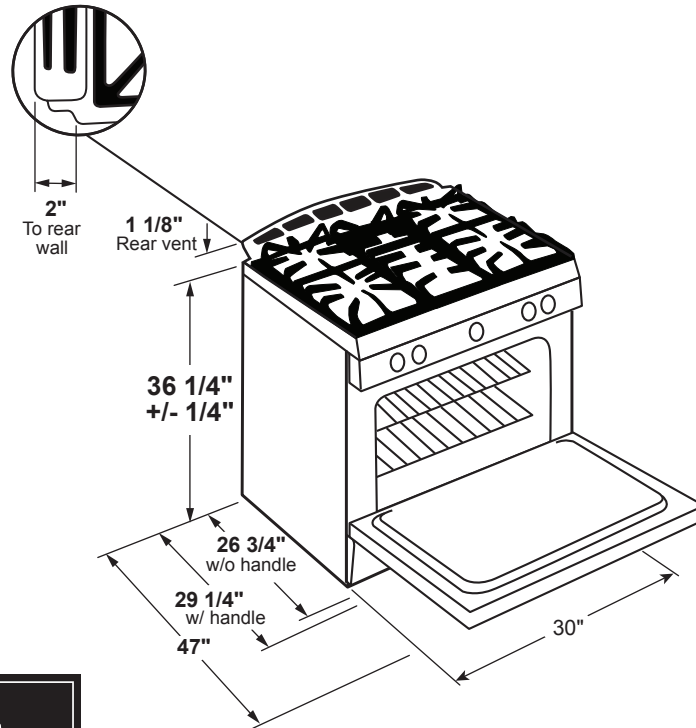

JGSS66EEL/SEL

GE® 30" Slide-In Front Control Gas Range

DIMENSIONS AND INSTALLATION INFORMATION (IN INCHES)

NOTE: Door handle protrudes 3" from door face.
Cabinets and drawers on adjacent 45° and 90° walls should be placed to avoid interference with the handle.

NOTE: Cabinets installed adjacent to slide-in ranges must have an adhesion spec of at least 194° temperature rating.

INSTALLATION INFORMATION: Before installing, consult installation instructions packed with product for current dimensional data.

For all installations, install the required rear trim to back of range with 4 screws provided.