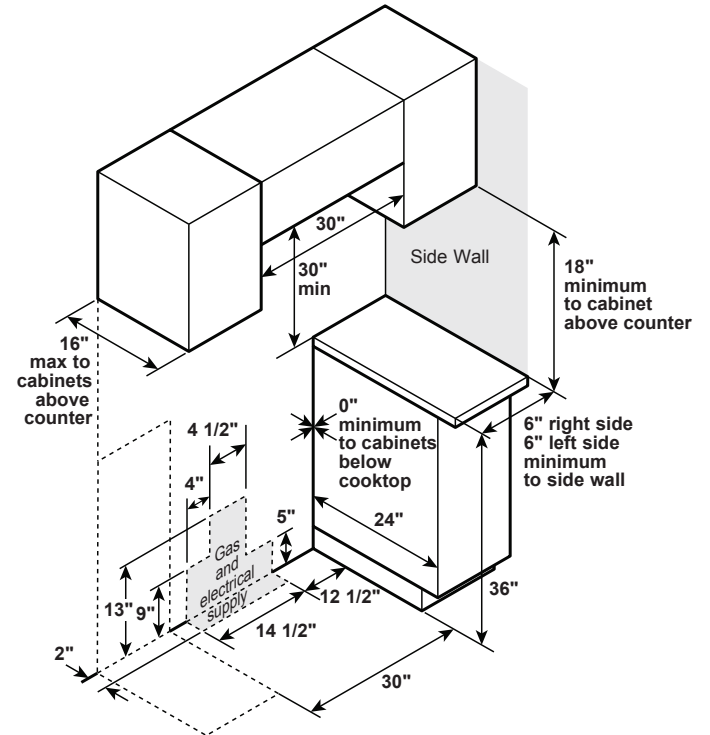

GAS PIPE AND ELECTRICAL OUTLET LOCATIONS

For answers to your Monogram, GE Café™ Series, GE Profile™ Series or GE Appliances product questions, visit our website at geappliances.com or call GE Answer Center® Service, 800.626.2000.