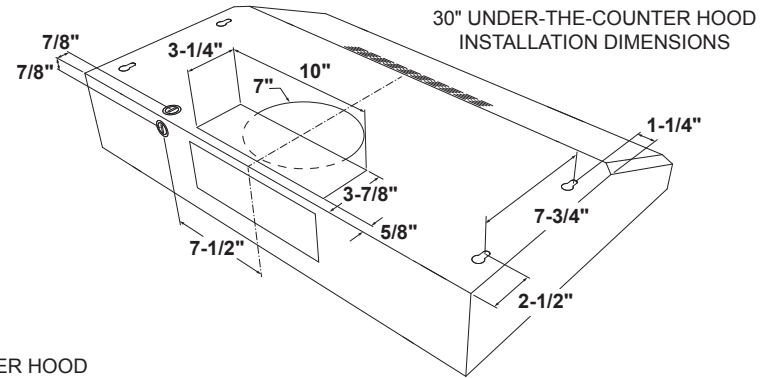

JVX5305EJ/SJ

GE® 30" ENERGY STAR® Certified Under The Cabinet Hood

DIMENSIONS AND INSTALLATION INFORMATION (IN INCHES)

WB02X11537 replacement grease filter and JXCF55 replacement charcoal filter are available for additional cost. Call toll-free 800.626.2000.

Installation Information: Before installing, consult installation instructions, packed with product, for current dimensional data.

Additional accessories:

JXS50SS 15" cabinet spacer

JXDA22 optional damper

AMP RATING	
120V	1.0

Exhaust outlet connects to 3-1/4" x 10" rectangular duct. Vent top or rear. Includes rectangular damper.

For answers to your Monogram, GE Café™ Series, GE Profile™ Series or GE Appliances product questions, visit our website at geappliances.com or call GE Answer Center® Service, 800.626.2000.

Listed by Underwriters Laboratories

Specification Revised 11/17