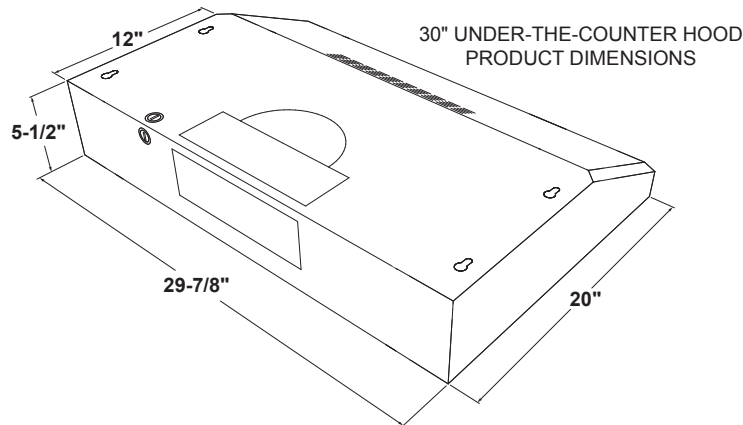

JVX5305EJ/SJ

GE® 30" ENERGY STAR® Certified Under The Cabinet Hood

DIMENSIONS AND INSTALLATION INFORMATION (IN INCHES)

WB02X11537 replacement grease filter and JXCF55 replacement charcoal filter are available for additional cost. Call toll-free 800.626.2000.

Installation Information: Before installing, consult installation instructions, packed with product, for current dimensional data.

Additional accessories:

JXS50SS 15" cabinet spacer

JXDA22 optional damper

AMP RATING	
120V	1.0

Exhaust outlet connects to 3-1/4" x 10" rectangular duct. Vent top or rear. Includes rectangular damper.

For answers to your Monogram, GE Café™ Series, GE Profile™ Series or GE Appliances product questions, visit our website at geappliances.com or call GE Answer Center® Service, 800.626.2000.

Listed by Underwriters Laboratories

Specification Revised 11/17