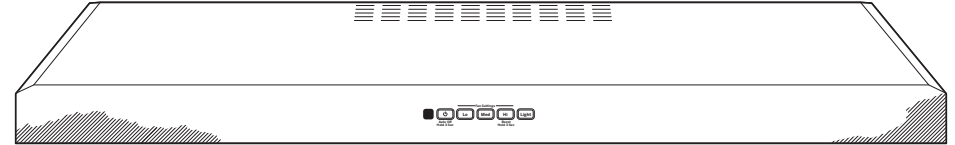

JVX5360SJ/EJ

GE® Appliances 36" Under The Cabinet Hood

FEATURES AND BENEFITS

Easy installation – 10 minutes or less by one person

Four-speed with boost, 310-CFM venting system – Removes smoke, grease, odors and moisture

Electronic backlit controls – Add a sophisticated look with this up-front, easy-to-use display

Dual halogen lighting with nightlight – Enjoy better visibility with a brightly lit cooktop and surrounding surface

Auto-off – Set the vent hood to automatically shut off after 15 minutes

Convertible venting options – Select recirculating or external venting

Vertical and rear exhaust – Exhausts from the top or rear of the hood

Appearance (Fully enclosed bottom) – Enjoy a sleek appearance from every angle

Optional remote control – Control your ventilation lighting and fan speed from anywhere in the kitchen

Model JVX5360SJSS – Stainless steel

Model JVX5360EJES – Slate

CFM/SONES RATINGS	
Exhaust Boost Speed (BS)	310/7.0
Exhaust High Speed (HS)	260/5.5
Exhaust Medium Speed (MS)	170/3.0
Exhaust Low Speed (LS)	60/1.0