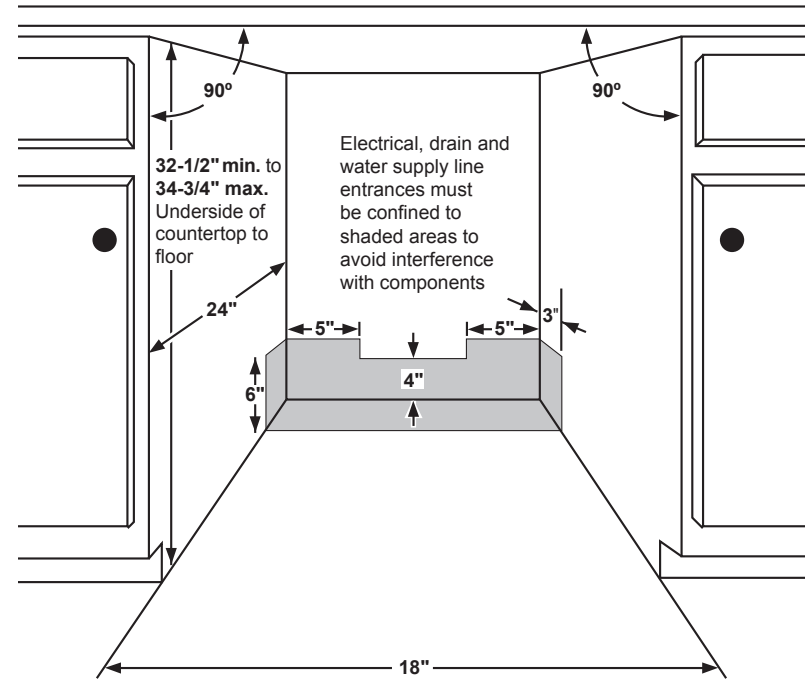

PDT145SGL/SSL

GE Profile™ Series 18" Dishwasher

DIMENSIONS AND INSTALLATION INFORMATION (IN INCHES)

ELECTRICAL RATING

Voltage AC.....120
 Hertz.....60
 Total connected load amperage.....8.9

For use on adequately wired 120-volt, 15-amp circuit having 2-wire service with a separate ground wire. This appliance must be grounded for safe operation.

As an ENERGY STAR® partner, GE has determined that this product meets the ENERGY STAR guidelines for energy efficiency.

PDT145SGL/SSL

GE Profile™ Series 18" Dishwasher

FEATURES AND BENEFITS

ADA Compliant with Low-Profile Installation – Great for 34" counter top heights and raised subfloors