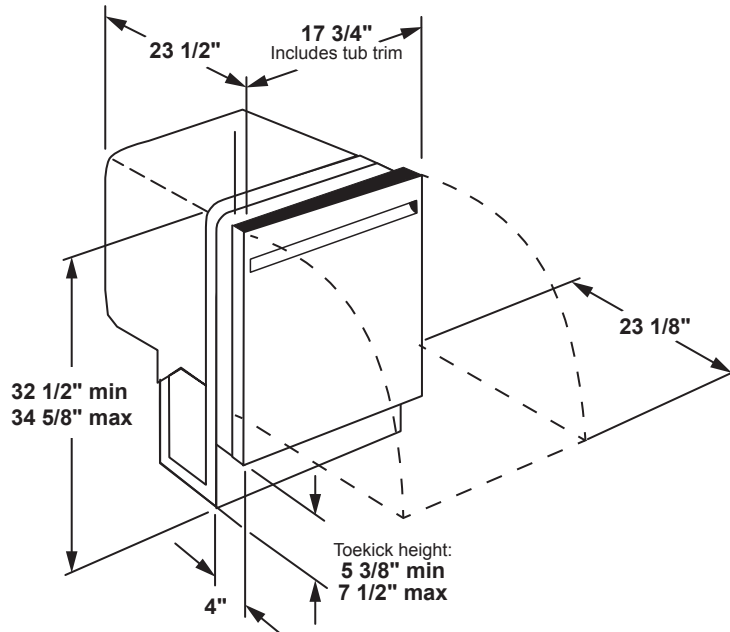

PDT145SGL/SSL

GE Profile™ Series 18" Dishwasher

DIMENSIONS AND INSTALLATION INFORMATION (IN INCHES)

ELECTRICAL RATING

Voltage AC.....120
 Hertz.....60
 Total connected load amperage.....8.9

For use on adequately wired 120-volt, 15-amp circuit having 2-wire service with a separate ground wire. This appliance must be grounded for safe operation.

As an ENERGY STAR® partner, GE has determined that this product meets the ENERGY STAR guidelines for energy efficiency.

PDT145SGL/SSL

GE Profile™ Series 18" Dishwasher

FEATURES AND BENEFITS

ADA Compliant with Low-Profile Installation – Great for 34" counter top heights and raised subfloors