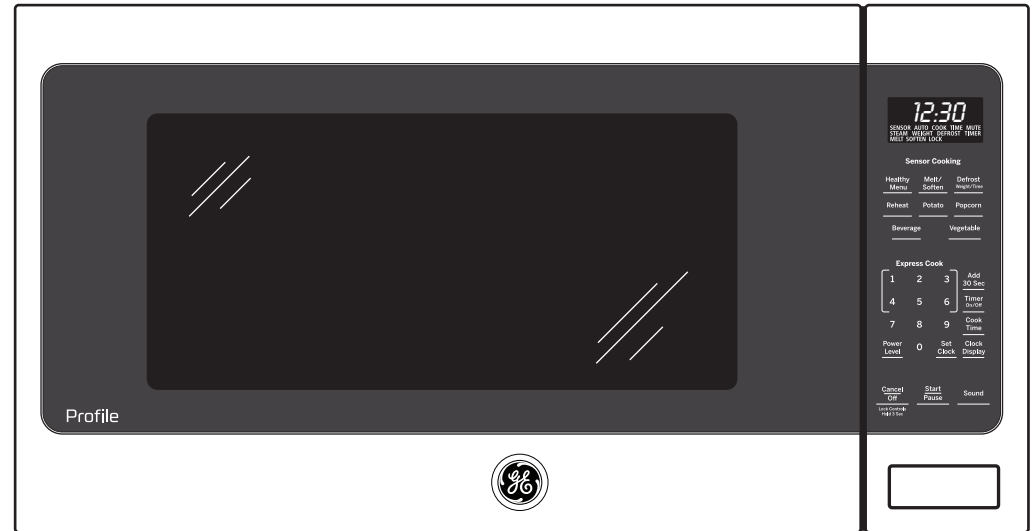

PES7227DL/SL/EL/BL

GE Profile™ Series 2.2 Cu. Ft. Countertop Sensor Microwave Oven

FEATURES AND BENEFITS

2.2 cu. ft. capacity - 1100 watts (IEC-705 test procedure)

Sensor cooking controls - Automatically adjusts time and power

Weight and time defrost - Simply enter the weight of the food, and the oven automatically sets the optimal defrosting time and power level or set your desired time for defrosting

Extra-large 16.5" turntable - Rotates food throughout the cycle and accommodates large cookware

Instant on controls - One-touch instant operation

Control lockout - Helps prevent accidental activation

Add 30 seconds - Add 30 seconds of microwave cooking time

Kitchen timer - Minute timer helps keep you on track

Model PES7227DLWW - White

Model PES7227DLBB - Black

Model PES7227SLSS - Stainless steel

Model PES7227ELES - Slate

Model PES7227BLTS - Black stainless steel

For answers to your Monogram, GE Café™ Series, GE Profile™ Series or GE Appliances product questions, visit our website at geappliances.com or call GE Answer Center® Service, 800.626.2000.