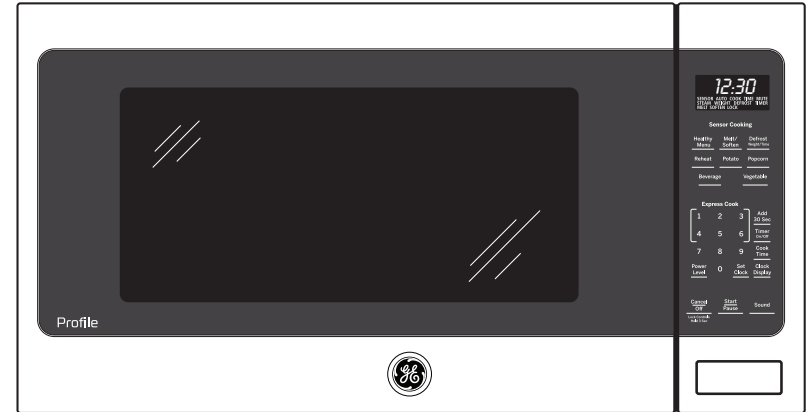

PES7227DL/SL/EL/BL

GE Profile™ Series 2.2 Cu. Ft. Countertop Sensor Microwave Oven

DIMENSIONS AND INSTALLATION INFORMATION (IN INCHES)

EXTERIOR DIMENSIONS* (IN INCHES)	
W x H x D	24 1/8" x 14" x 19 3/4"

*Height includes feet. Depth does not include handle.

This unit designed to be placed on countertop.

For answers to your Monogram, GE Café™ Series, GE Profile™ Series or GE Appliances product questions, visit our website at geappliances.com or call GE Answer Center® Service, 800.626.2000.

Specification Revised 6/17

PES7227DL/SL/EL/BL

GE Profile™ Series 2.2 Cu. Ft. Countertop Sensor Microwave Oven

FEATURES AND BENEFITS

2.2 cu. ft. capacity - 1100 watts (IEC-705 test procedure)

Sensor cooking controls - Automatically adjusts time and power

Weight and time defrost - Simply enter the weight of the food, and the oven automatically sets the optimal defrosting time and power level or set your desired time for defrosting

Extra-large 16.5" turntable - Rotates food throughout the cycle and accommodates large cookware