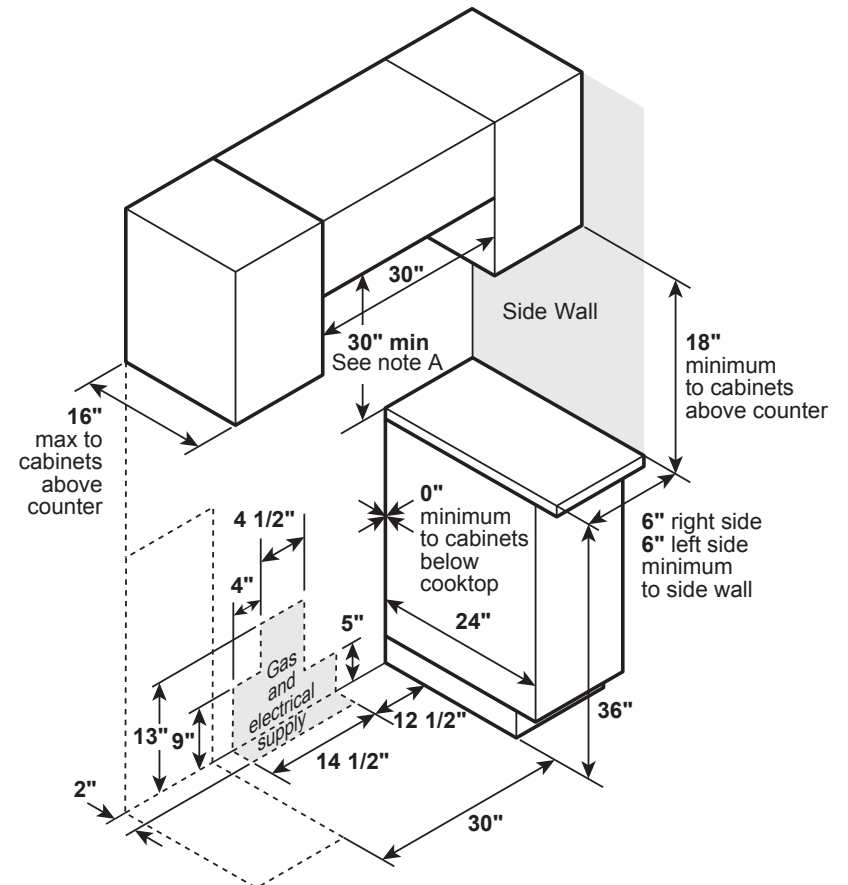

GAS PIPE AND ELECTRICAL OUTLET LOCATIONS

Note A: 30" Minimum to bare cabinet, see installation instructions heights less than 30"

For answers to your Monogram, GE Café™ Series, GE Profile™ Series or GE Appliances product questions, visit our website at geappliances.com or call GE Answer Center® Service, 800.626.2000.