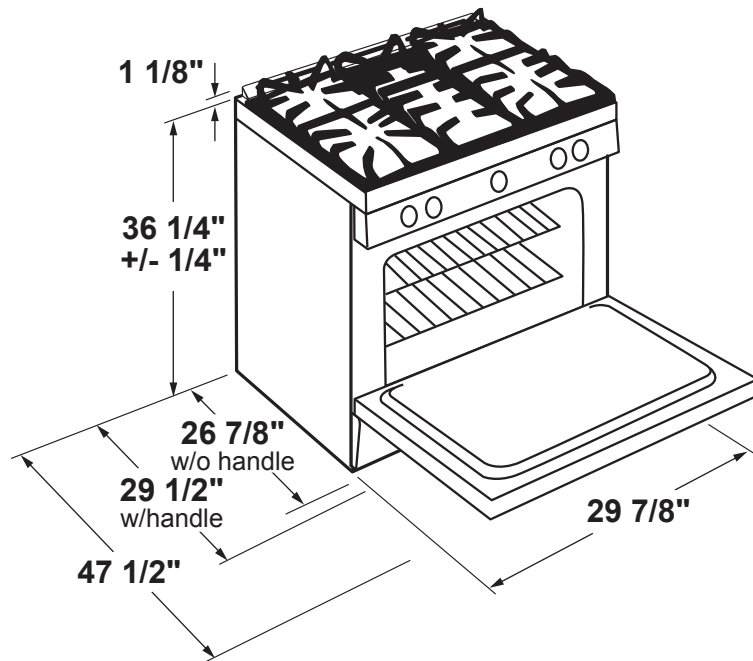

PGS930YEL/BEL

GE Profile™ 30" Smart Slide-In Front-Control Gas Fingerprint Resistant Range

NOTE: Door handle protrudes 3" from door face. Cabinets and drawers on adjacent 45° and 90° walls should be placed to avoid interference with the handle.

NOTE: Cabinets installed adjacent to slide-in ranges must have an adhesion spec of at least 194° temperature rating.

INSTALLATION INFORMATION: Before installing, consult installation instructions packed with product for current dimensional data.

For all installations, install the required rear trim to back of range with 4 screws provided.