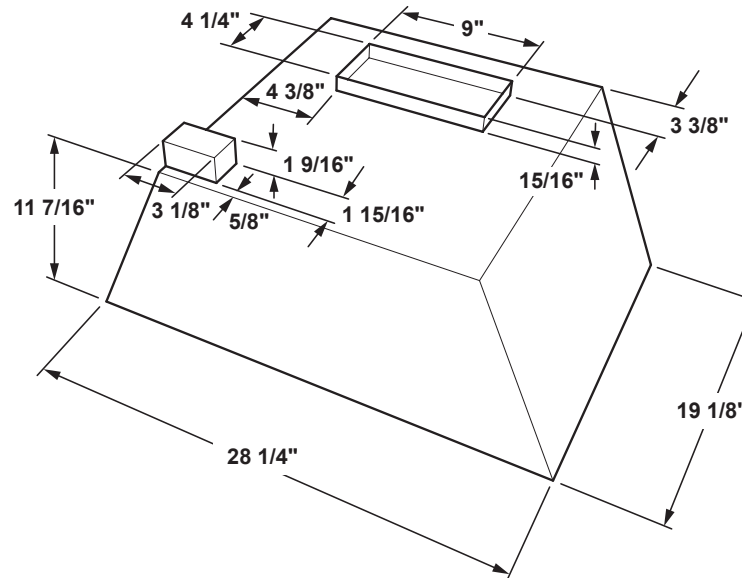

UVC9300SLSS

Universal Custom Hood Insert

DIMENSIONS AND INSTALLATION INFORMATION (IN INCHES)

Installation Information: Before installing, consult installation instructions, packed with product, for current dimensional data.

Optional accessories:

UXCF91 – Charcoal Filter

UXRC1 – Remote Control (Wireless)

UXN70 – Recirculation Kit

AMP RATING	
120V	3.0

For answers to your Monogram, GE Café™ Series, GE Profile™ Series or GE Appliances product questions, visit our website at geappliances.com or call GE Answer Center® Service, 800.626.2000.