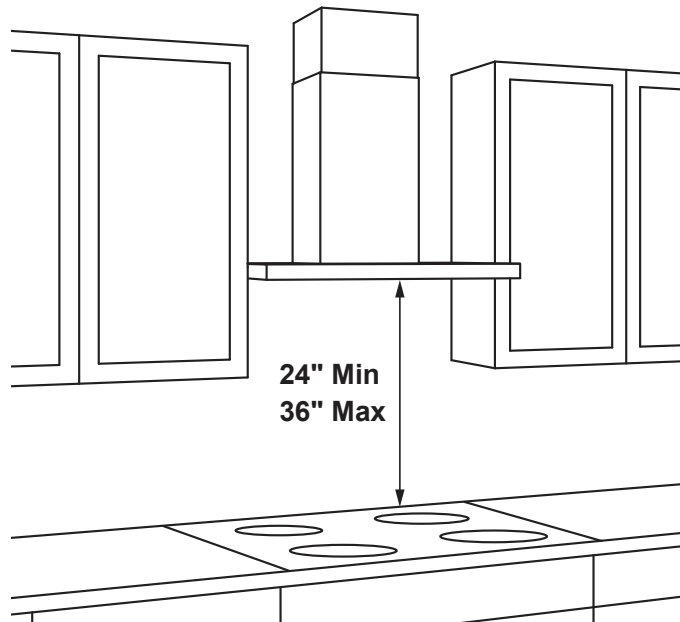

UVW8301SLSS

Universal 30" Wall-Mount Glass Canopy Chimney Hood

DIMENSIONS AND INSTALLATION INFORMATION (IN INCHES)

INSTALLATION INFORMATION:

Before installing, consult Use & Care/installation instructions packed with product for current dimensional data.

OPTIONAL ACCESSORIES

UX10DC83SS - 10(ft.) Ceiling Duct Cover Kit
Max ceiling height installation with kit - 10'-0" (30" hood spacing)

UXRC1 - Remote Control (Wireless)

UXCF91 - Charcoal Filter
(needed if used in recirculation mode)

AMP RATING	
120V	TBD

30" models require a 30"-wide opening
*The supplied duct cover fits 7'-7" to 9'-6" ceiling heights
(10' ceiling height with optional high ceiling kit UX10DC83SS)

The vent hood must be installed 24" min. above the cooking surface. For optimal performance, installing the hood more than 36" above the cooking surface is not recommended. The hood installation height above the cooking surface depends upon ceiling height. The telescopic duct cover conceals the ductwork running from the top of the hood to the ceiling.