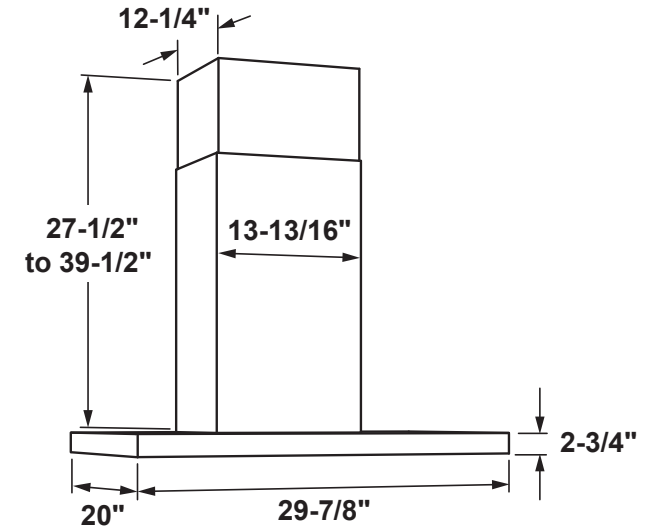

UVW8301SLSS

Universal 30" Wall-Mount Glass Canopy Chimney Hood

DIMENSIONS AND INSTALLATION INFORMATION (IN INCHES)

INSTALLATION INFORMATION:

Before installing, consult Use & Care/installation instructions packed with product for current dimensional data.

OPTIONAL ACCESSORIES

UX10DC83SS - 10(ft.) Ceiling Duct Cover Kit
Max ceiling height installation with kit - 10'-0" (30" hood spacing)

UXRC1 - Remote Control (Wireless)

UXCF91 - Charcoal Filter
(needed if used in recirculation mode)

AMP RATING	
120V	TBD

30" models require a 30"-wide opening
*The supplied duct cover fits 7'-7" to 9'-6" ceiling heights
(10' ceiling height with optional high ceiling kit UX10DC83SS)

The vent hood must be installed 24" min. above the cooking surface. For optimal performance, installing the hood more than 36" above the cooking surface is not recommended. The hood installation height above the cooking surface depends upon ceiling height. The telescopic duct cover conceals the ductwork running from the top of the hood to the ceiling.

NOTE: Installation height should be measured from the cooking surface to the lowest part of the hood. This hood may be installed onto a wall and vented to the outdoors, or it can be installed for recirculating operation. Parts for recirculating operation are supplied with the hood.

For answers to your Monogram, GE Café™ Series, GE Profile™ Series or GE Appliances product questions, visit our website at geappliances.com or call GE Answer Center® Service, 800.626.2000.

Specification Revised 11/17