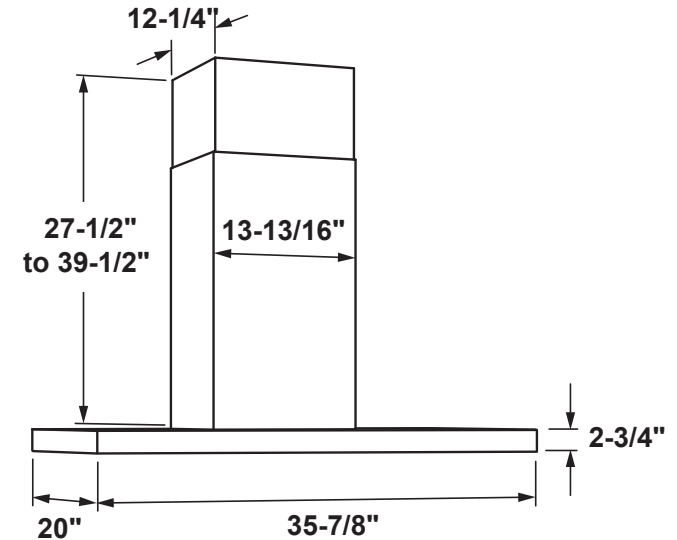

UVW8361SLSS

Universal 36" Wall-Mount Glass Canopy Chimney Hood

DIMENSIONS AND INSTALLATION INFORMATION (IN INCHES)

INSTALLATION INFORMATION:

Before installing, consult Use & Care/installation instructions packed with product for current dimensional data.

OPTIONAL ACCESSORIES

UX10DC83SS - 10(ft.) Ceiling Duct Cover Kit
Max ceiling height installation with kit - 10'-0" (36" hood spacing)

UXRC1 - Remote Control (Wireless)

UXCF91 - Charcoal Filter
(needed if used in recirculation mode)

AMP RATING	
120V	TBD

36" models require a 36"-wide opening
*The supplied duct cover fits 7'-7" to 9'-6" ceiling heights
(10' ceiling height with optional high ceiling kit UX10DC83SS)

The vent hood must be installed 24" min. above the cooking surface. For optimal performance, installing the hood more than 36" above the cooking surface is not recommended. The hood installation height above the cooking surface depends upon ceiling height. The telescopic duct cover conceals the ductwork running from the top of the hood to the ceiling.

NOTE: Installation height should be measured from the cooking surface to the lowest part of the hood. This hood may be installed onto a wall and vented to the outdoors, or it can be installed for recirculating operation. Parts for recirculating operation are supplied with the hood.

For answers to your Monogram, GE Café™ Series, GE Profile™ Series or GE Appliances product questions, visit our website at geappliances.com or call GE Answer Center® Service, 800.626.2000.

Specification Revised 11/17