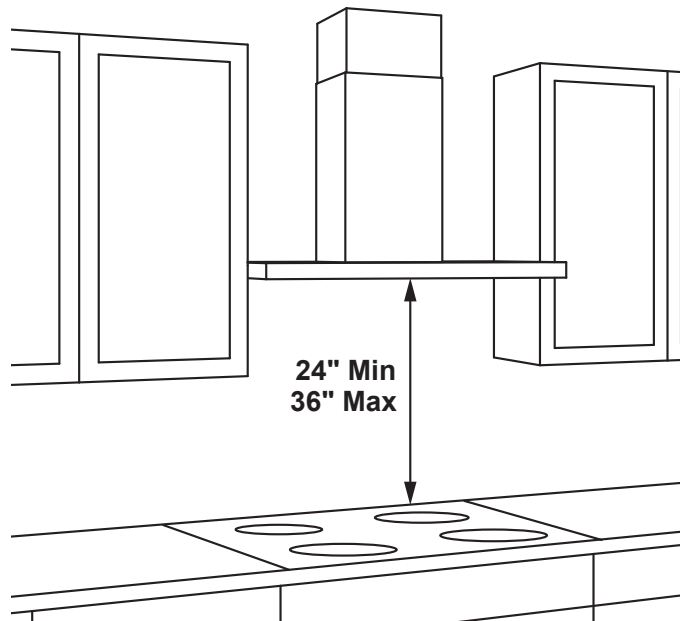

UVW8361SLSS

Universal 36" Wall-Mount Glass Canopy Chimney Hood

DIMENSIONS AND INSTALLATION INFORMATION (IN INCHES)

INSTALLATION INFORMATION:

Before installing, consult Use & Care/installation instructions packed with product for current dimensional data.

OPTIONAL ACCESSORIES

UX10DC83SS - 10(ft.) Ceiling Duct Cover Kit
Max ceiling height installation with kit - 10'-0" (36" hood spacing)

UXRC1 - Remote Control (Wireless)

UXCF91 - Charcoal Filter
(needed if used in recirculation mode)

AMP RATING	
120V	TBD

36" models require a 36"-wide opening
*The supplied duct cover fits 7'-7" to 9'-6" ceiling heights
(10' ceiling height with optional high ceiling kit UX10DC83SS)

The vent hood must be installed 24" min. above the cooking surface. For optimal performance, installing the hood more than 36" above the cooking surface is not recommended. The hood installation height above the cooking surface depends upon ceiling height. The telescopic duct cover conceals the ductwork running from the top of the hood to the ceiling.