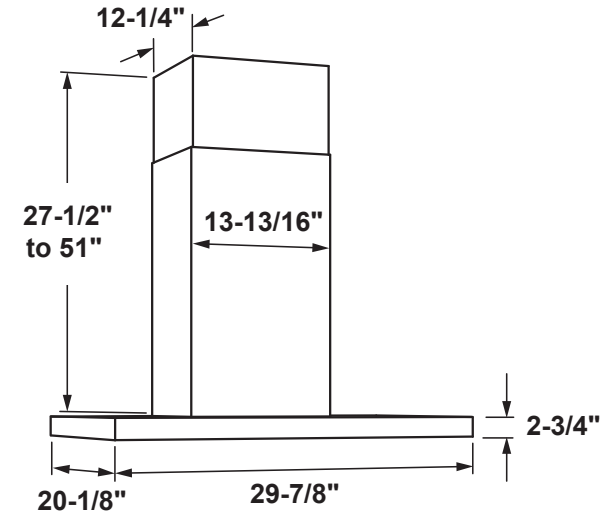

UVW9301SL/BL

Universal 30" Wall-Mount Glass Canopy Chimney Hood

DIMENSIONS AND INSTALLATION INFORMATION (IN INCHES)

INSTALLATION INFORMATION:

Before installing, consult Use & Care/installation instructions packed with product for current dimensional data.

OPTIONAL ACCESSORIES

UX12DC93SS/TS - 12(ft.) Ceiling Duct Cover Kit
Max ceiling height installation with kit - 12'-0" (30" hood spacing)

UX14DC93SS/TS - 14(ft.) Ceiling Duct Cover Kit
Max ceiling height installation with kit - 14'-0"

UXCF91 - Charcoal Filter (needed if used in recirculation mode)

UXRC1 - Remote Control (Wireless)

AMP RATING	
120V	TBD

30" models require a 30"-wide opening
*The supplied duct cover fits 7'-7" to 10'-6" ceiling heights
(12' ceiling height with optional high ceiling kit UX12DC93SS/UX12DC93TS)
(14' ceiling height with optional high ceiling kit UX14DC93SS/UX14DC93TS)

The vent hood must be installed 24" min. above the cooking surface. For optimal performance, installing the hood more than 36" above the cooking surface is not recommended. The hood installation height above the cooking surface depends upon ceiling height. The telescopic duct cover conceals the ductwork running from the top of the hood to the ceiling.

NOTE: Installation height should be measured from the cooking surface to the lowest part of the hood. This hood may be installed onto a wall and vented to the outdoors, or it can be installed for recirculating operation. Parts for recirculating operation are supplied with the hood.

For answers to your Monogram, GE Café™ Series, GE Profile™ Series or GE Appliances product questions, visit our website at geappliances.com or call GE Answer Center® Service, 800.626.2000.

Specification Revised 11/17