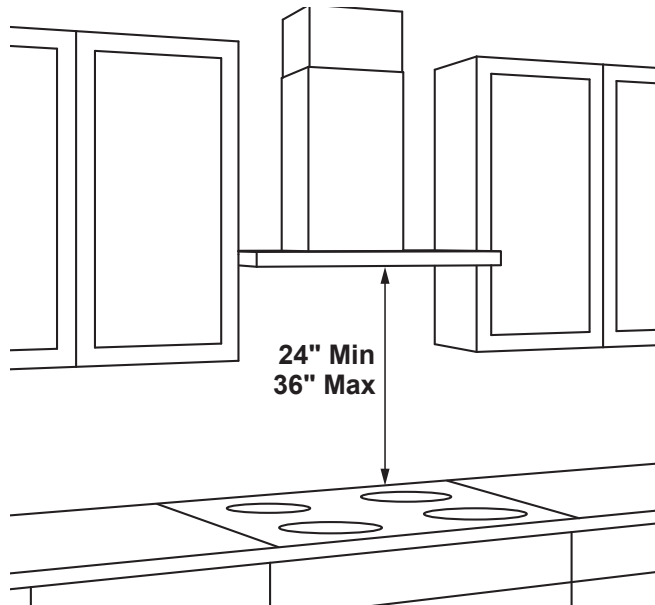

### DIMENSIONS AND INSTALLATION INFORMATION (IN INCHES)

#### OPTIONAL ACCESSORIES

UX12DC93SS/TS - 12(ft.) Ceiling Duct Cover Kit  
Max ceiling height installation with kit - 12'-0" (30" hood spacing)

UX14DC93SS/TS - 14(ft.) Ceiling Duct Cover Kit  
Max ceiling height installation with kit - 14'-0"

UXCF91 - Charcoal Filter (needed if used in recirculation mode)

UXRC1 - Remote Control (Wireless)

AMP RATING	
120V	TBD

30" models require a 30"-wide opening  
\*The supplied duct cover fits 7'-7" to 10'-6" ceiling heights  
(12' ceiling height with optional high ceiling kit UX12DC93SS/UX12DC93TS)  
(14' ceiling height with optional high ceiling kit UX14DC93SS/UX14DC93TS)