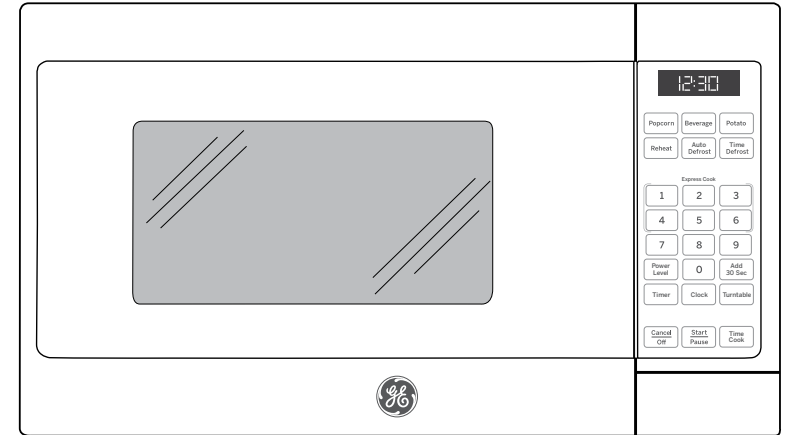

JEM3072DH/SH

GE® 0.7 Cu. Ft. Capacity Countertop Microwave Oven

Dimensions and Installation Information (in inches)

Exterior Dimensions*	
H x W x D	10-3/4 x 17-5/16 x 12-3/4

*Height includes feet. Depth does not include handle

imagination at work

Listed by
Underwriters
Laboratories

Specification Created 10/14

JEM3072DH/SH

GE® 0.7 Cu. Ft. Capacity Countertop Microwave Oven

Features and Benefits

- 0.7 cu. ft. capacity - 700 Watts (IEC-705 test procedure)
- Optional hanging kit - Frees up counter space
- Convenience cooking controls - Operating made quick and easy
- Auto & time defrost - Defrosting time and power level are programmed automatically or manually for optimal results
- Turntable - Rotates food throughout the cycle
- Instant on controls - One-touch instant operation
- Control lockout - Helps prevent accidental activation
- Kitchen timer - Minute timer helps keep you on track
- Cooking complete reminder - Know when your food is ready
- Model JEM3072DHWW - White
- Model JEM3072DHBB - Black
- Model JEM3072SHSS - Stainless Steel