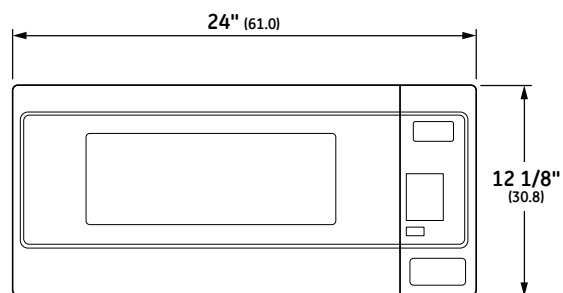

OVERALL DIMENSIONS

SPECIFICATIONS

Overall Width	24" (61 cm)
Overall Height	12 1/8" (30.8 cm)
Overall Depth	12 7/8" (32.7 cm)
Interior Capacity	1.1 cu. ft. (.03 cu. m)
Watts	800
Volts/ Hertz/ Amps	120V/ 60 Hz / 13.9A
Power Cord	57" cord with 3-prong plug
Shipping Weight	34 lbs (15.4 kg)

FRONT VIEW

SIDE VIEW

TOP VIEW

Dimensions in parentheses are in centimeters unless otherwise noted. Actual product dimensions may vary due to manufacturing tolerances.

ELEVATE EVERYTHING™

OPTIONAL ACCESSORY TRIM KITS INSTALLATION
(ADDITIONAL COST)

Cabinet overlap requirements	30"	27"
A - Overlap of trim kit over top of cabinet	3/4"	3/4"
B - Overlap of trim kit over bottom of cabinet	5/8"	5/8"
C - Overlap of trim kit over sides of cabinet	2-1/2"	1"