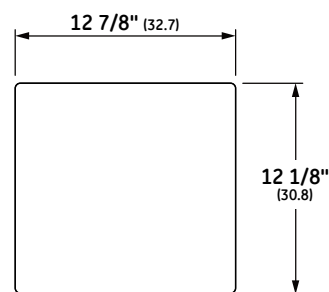

OVERALL DIMENSIONS

SPECIFICATIONS

Overall Width	24" (61 cm)
Overall Height	12 1/8" (30.8 cm)
Overall Depth	12 7/8" (32.7 cm)
Interior Capacity	1.1 cu. ft. (.03 cu. m)
Watts	800
Volts/ Hertz/ Amps	120V/ 60 Hz / 13.9A
Power Cord	57" cord with 3-prong plug
Shipping Weight	34 lbs (15.4 kg)

FRONT VIEW

SIDE VIEW

TOP VIEW

Dimensions in parentheses are in centimeters unless otherwise noted. Actual product dimensions may vary due to manufacturing tolerances.

ELEVATE EVERYTHING™

OPTIONAL ACCESSORY TRIM KITS INSTALLATION
(ADDITIONAL COST)

Cabinet overlap requirements	30"	27"
A - Overlap of trim kit over top of cabinet	3/4"	3/4"
B - Overlap of trim kit over bottom of cabinet	5/8"	5/8"
C - Overlap of trim kit over sides of cabinet	2-1/2"	1"