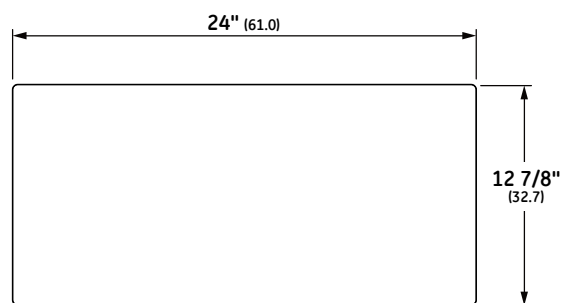

OVERALL DIMENSIONS

SPECIFICATIONS

Overall Width	24" (61 cm)
Overall Height	12 1/8" (30.8 cm)
Overall Depth	12 7/8" (32.7 cm)
Interior Capacity	1.1 cu. ft. (.03 cu. m)
Watts	800
Volts/ Hertz/ Amps	120V/ 60 Hz / 13.9A
Power Cord	57" cord with 3-prong plug
Shipping Weight	34 lbs (15.4 kg)

FRONT VIEW

SIDE VIEW

TOP VIEW

Dimensions in parentheses are in centimeters unless otherwise noted. Actual product dimensions may vary due to manufacturing tolerances.

ELEVATE EVERYTHING™

OPTIONAL ACCESSORY TRIM KITS INSTALLATION
(ADDITIONAL COST)

Cabinet overlap requirements	30"	27"
A - Overlap of trim kit over top of cabinet	3/4"	3/4"
B - Overlap of trim kit over bottom of cabinet	5/8"	5/8"
C - Overlap of trim kit over sides of cabinet	2-1/2"	1"