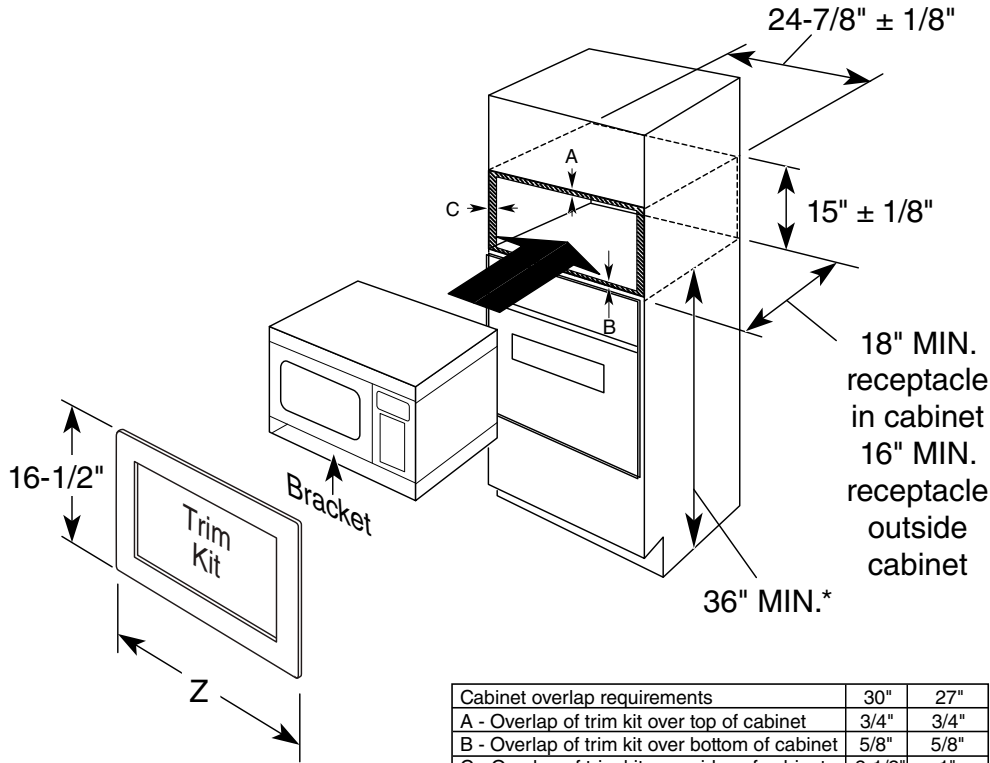

OVERALL DIMENSIONS

SPECIFICATIONS

Overall Width	24" (61 cm)
Overall Height	12 1/8" (30.8 cm)
Overall Depth	12 7/8" (32.7 cm)
Interior Capacity	1.1 cu. ft. (.03 cu. m)
Watts	800
Volts/ Hertz/ Amps	120V/ 60 Hz / 13.9A
Power Cord	57" cord with 3-prong plug
Shipping Weight	34 lbs (15.4 kg)

FRONT VIEW

SIDE VIEW

TOP VIEW

Dimensions in parentheses are in centimeters unless otherwise noted. Actual product dimensions may vary due to manufacturing tolerances.

ELEVATE EVERYTHING™

OPTIONAL ACCESSORY TRIM KITS INSTALLATION
(ADDITIONAL COST)