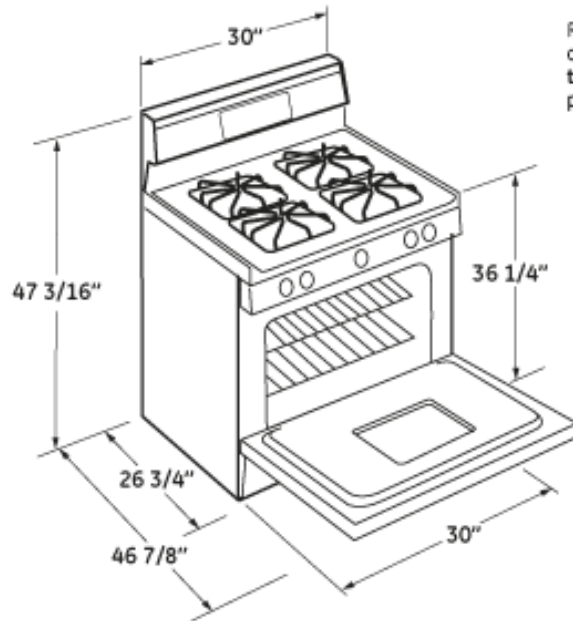

PGB930SET

GE Profile™ 30" Free-Standing Self Clean Gas Range with Baking Drawer

Dimensions and Installation Information (in inches)

Note: Dimension from the wall to the front of the closed door handle is 29-3/4". Depth to front edge of cooktop 25-1/4".

Electrical Rating: 120V, 60Hz, 9A.

Installation Information: Before installing, consult installation instructions packed with product for current dimensional data.

CAUTION To prevent drafts from affecting burner operation, seal all openings in floor and wall.

For answers to your Monogram®, GE Profile™ or GE® appliance questions, visit our website at geappliances.com or call GE Answer Center® service, 800.626.2000.

imagination at work