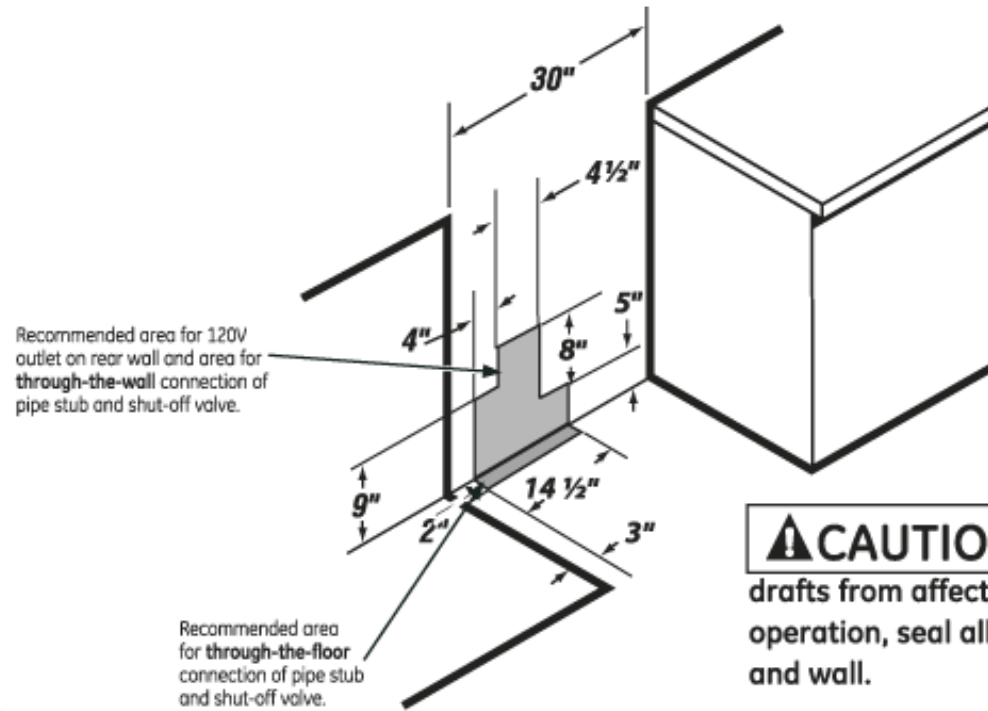

PGB930SET

GE Profile™ 30" Free-Standing Self Clean Gas Range with Baking Drawer

Dimensions and Installation Information (in inches)

Note: Dimension from the wall to the front of the closed door handle is 29-3/4". Depth to front edge of cooktop 25-1/4".

Electrical Rating: 120V, 60Hz, 9A.

Installation Information: Before installing, consult installation instructions packed with product for current dimensional data.

CAUTION To prevent drafts from affecting burner operation, seal all openings in floor and wall.

For answers to your Monogram®, GE Profile™ or GE® appliance questions, visit our website at geappliances.com or call GE Answer Center® service, 800.626.2000.

imagination at work