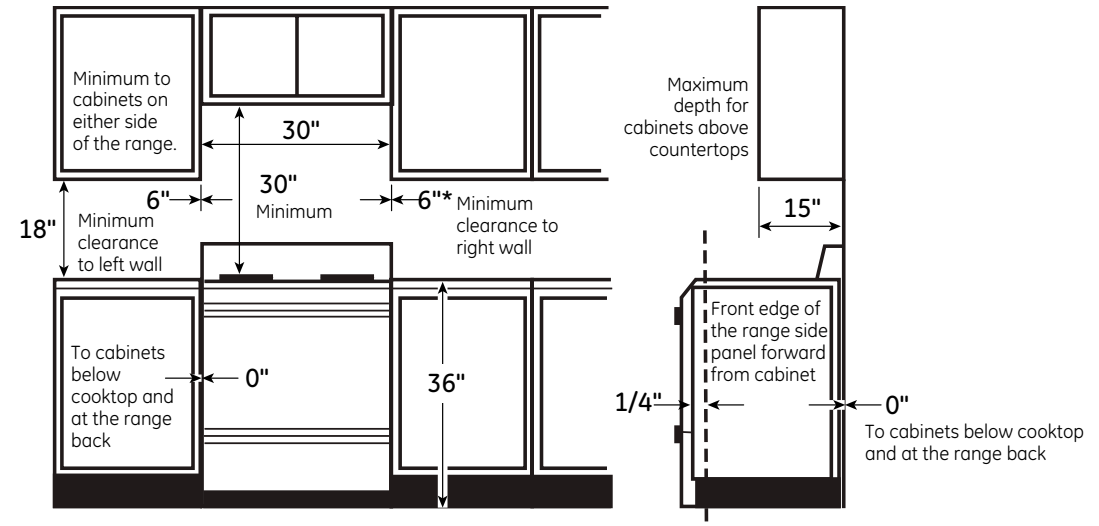

GAS PIPE AND ELECTRICAL OUTLET LOCATIONS

Recommended area for 120V outlet on rear wall and area for through-the-wall connection of pipe stub and shut-off valve.

Recommended area for through-the-floor connection of pipe stub and shut-off valve.