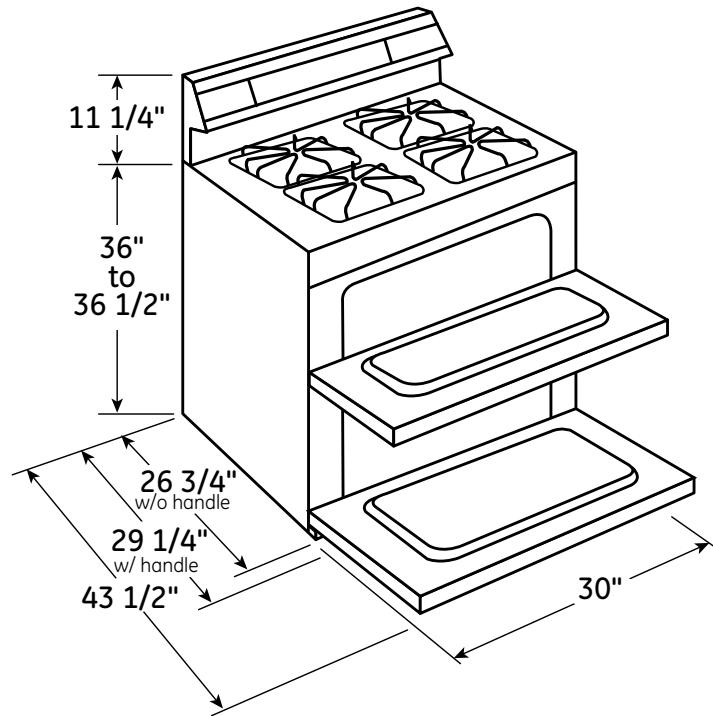

PGB960SEJ

GE Profile™ Series 30" Free-Standing Gas Double Oven Convection Range

DIMENSIONS AND INSTALLATION INFORMATION (IN INCHES)

ELECTRICAL RATING: 120V, 60Hz, 15A

INSTALLATION INFORMATION: Before installing, consult installation instructions packed with product for current dimensional data.