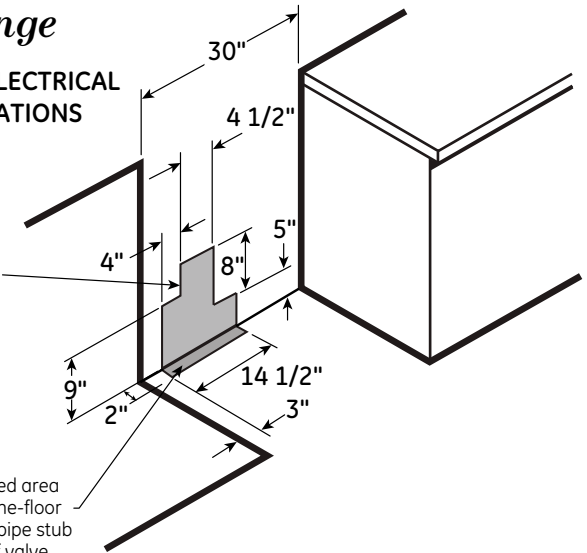

GAS PIPE AND ELECTRICAL OUTLET LOCATIONS

Recommended area for 120V outlet on rear wall and area for through-the-wall connection of pipe stub and shut-off valve.

Recommended area for through-the-floor connection of pipe stub and shut-off valve.