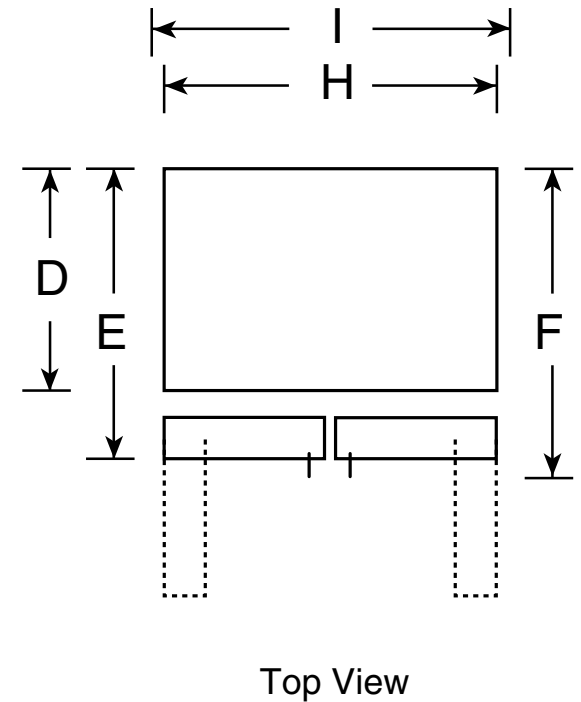

PWE23KSD/KMD

GE Profile™ Series ENERGY STAR® 22.7 Cu. Ft. Counter Depth French-Door Refrigerator

Dimensions and Installation Information (in inches)

Overall Dimensions	Height to top of crown (in.) A	70-1/2
	Height to top of hinge (in.) B	69-7/8
	Height to top of case (in.) C	69
	Case depth without door (in.) D	24-3/8
	Case depth less door handle (in.) E	28-3/4
	Case depth with door handle (in.) F	31-1/4
	Depth with fresh food door open 90° (in.) G	43-3/8
	Width (in.) H	35-3/4
	Width with door open 90° inc. door handle (in.) I	44-5/8
Air	Each side (in.)	1/8
	Top (in.)	1
	Back (in.)	2

Features and Benefits

- Full-width electronic temperature-controlled drawer - 5 accurate settings deliver the optimal temperatures for keeping foods fresh
- TwinChill™ evaporators - Separate climates in the fresh food and freezer sections help keep foods fresh
- Showcase LED lighting - Positioned throughout the interior and under fresh food doors to spotlight foods inside the refrigerator and in the freezer
- Drop-down tray - Allows for extra door storage when you need it and tucks away when you don't
- Quick Space Shelf - Functions as a normal full-sized shelf when needed and easily slides down for instant storage flexibility
- Advanced water filtration uses RPWF replacement filter - Removes traces pharmaceuticals from water and ice
- Model PWE23KSDSS - Stainless steel
- Model PWE23KMDES - Slate