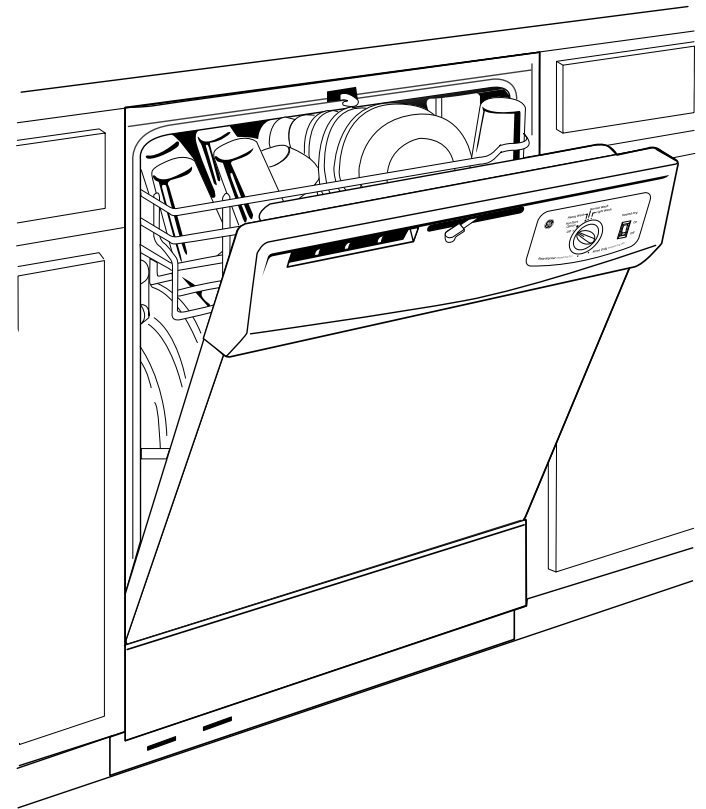

GSD2100/2102V

GE® Built-In Dishwasher

Features and Benefits

- 4-level PowerScrub™ wash system - Powerful wash cleans dishes thoroughly
- Two-stage filtration with ExtraFine™ filter - Extra filtration keeps water clean
- Piranha™ hard food disposer - Grinds food into small particles that are washed away
- HotStart™ option - Provides optimal water temperature for dependable performance
- Short wash - great for quickly washing loads of everyday dishes or glassware
- 64 dBA - motor runs quietly to keep kitchen peaceful
- ENERGY STAR® Qualified - Meets or exceeds 2011 federal guidelines for energy efficiency for year-round energy and money savings
- 5 cycles/2 options - allows you to select the combination that best cleans your dishes
- Up to 12-place setting capacity racking - Provides flexibility to wash a variety of dishes at once
- Model GSD2100VWW - White on white
- Model GSD2100VCC - Bisque on bisque
- Model GSD2100VBB - Black on black
- Model GSD2101VWW - White on white, has power cord attached
- Model GSD2101VBBB - Black on black, has power cord attached

imagination at work