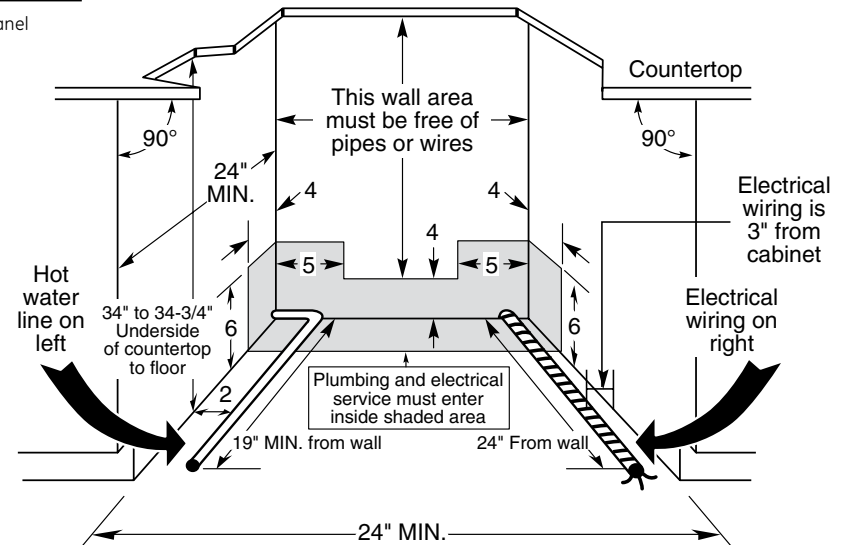

GSD2100/2101V

GE® Built-In Dishwasher

Dimensions and Installation Information (in inches)

Electrical Rating

Voltage AC.....	120
Hertz.....	60
Total connected load amperage.....	6.2
Calrod® heater watts max.....	500

For use on adequately wired 120-volt, 15-amp circuit having 2-wire service with a separate ground wire. This appliance must be grounded for safe operation.

Note: Dishwasher must not be installed more than 10 feet from sink for proper drainage. All plumbing and electrical work must be in accordance with local codes.

Kit	A	B	C	Panel Thickness
GPF325	18-7/8"	23-9/16"	3-11/16"	1/4"
GPF375	18-15/16"	23-5/8"	4-1/4" to 3-3/4"***	3/4"

* Bottom of panel must be notched 1-1/2" x 1/2" to clear across panel
 ** Adjustment required to match adjacent cabinet fronts due to leveling leg adjustment, 4" nominal