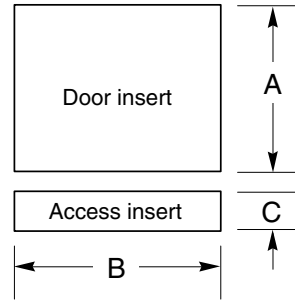

GSD2100/2101V

GE® Built-In Dishwasher

Dimensions and Installation Information (in inches)

Electrical Rating

Voltage AC.....	120
Hertz.....	60
Total connected load amperage.....	6.2
Calrod® heater watts max.....	500

For use on adequately wired 120-volt, 15-amp circuit having 2-wire service with a separate ground wire. This appliance must be grounded for safe operation.

Note: Dishwasher must not be installed more than 10 feet from sink for proper drainage. All plumbing and electrical work must be in accordance with local codes.