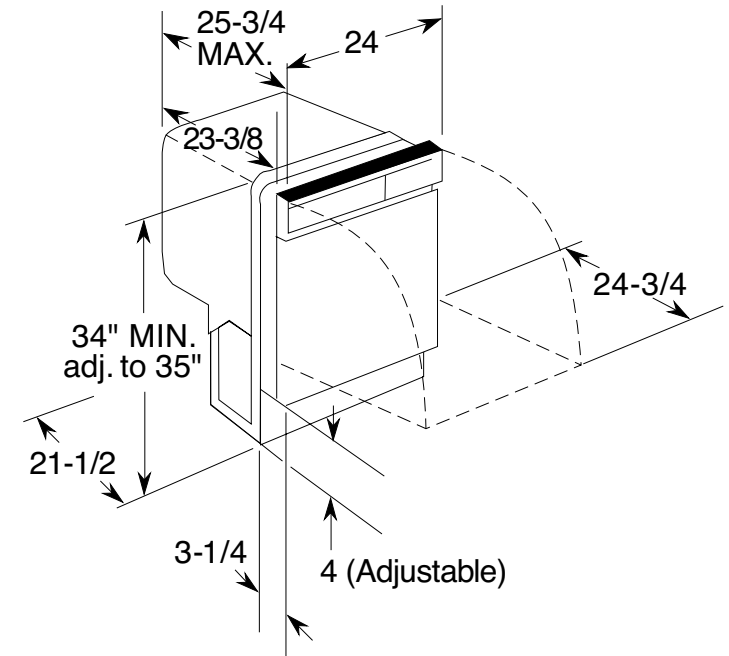

GSD2100/2101V

GE® Built-In Dishwasher

Dimensions and Installation Information (in inches)

Electrical Rating

Voltage AC.....	120
Hertz.....	60
Total connected load amperage.....	6.2
Calrod® heater watts max.....	500

For use on adequately wired 120-volt, 15-amp circuit having 2-wire service with a separate ground wire. This appliance must be grounded for safe operation.

Note: Dishwasher must not be installed more than 10 feet from sink for proper drainage. All plumbing and electrical work must be in accordance with local codes.

Kit	A	B	C	Panel Thickness
GPF325	18-7/8"	23-9/16"	3-11/16"	1/4"
GPF375	18-15/16"	23-5/8"	4-1/4" to 3-3/4"***	3/4"

* Bottom of panel must be notched 1-1/2" x 1/2" to clear across panel
 ** Adjustment required to match adjacent cabinet fronts due to leveling leg adjustment, 4" nominal