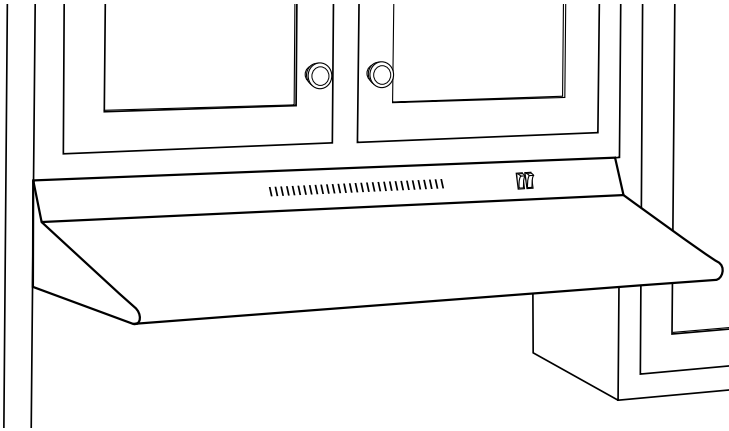

JN327H – GE® Standard Range Hood

Features and Benefits

- Non-Vented – Effectively filters smoke and vapors through the hoods filtration system.
- Cooktop light – Provides light to illuminate cooking surface below hood.
- Removable carbon filter – Odor absorbing activated charcoal filter can be easily replaced.
- Model JN327HWW – White on white
- Model JN327HCC – Bisque on bisque
- Model JN327HBB – Black on black