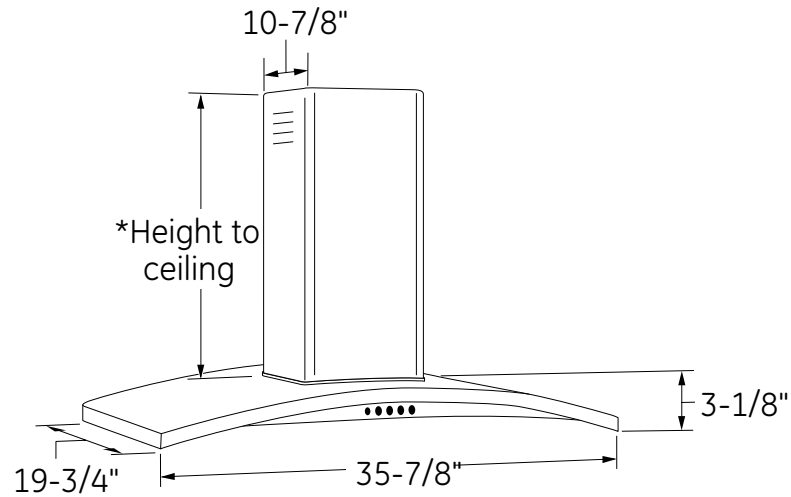

## GE Profile™ 36" Wall-Mount Hood

### Dimensions and Installation Information (in inches)

#### Installation Information:

Before installing, consult Use & Care/ installation instructions packed with product for current dimensional data.

Amp Rating	
120V	4.1

\* The supplied duct cover fits 7'11" to 9'7" ceiling heights (10' in recirculation mode).