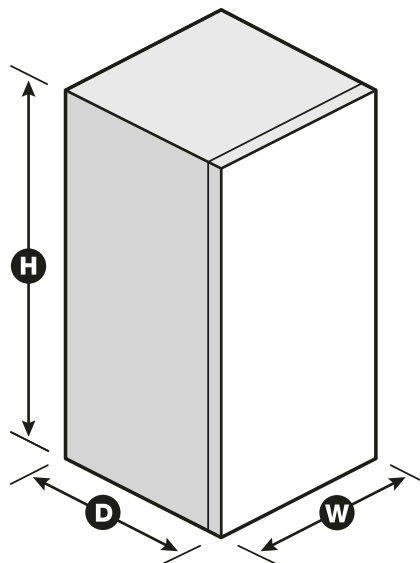

Factory Installed Drain Pump

NOTE: Dimensions are for planning purposes only. For complete details, see Installation Instructions packed with product. Specifications subject to change without notice.