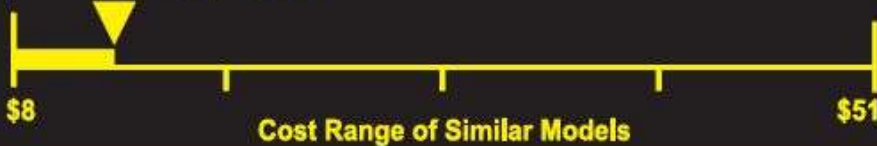

U.S. Government

Federal law prohibits removal of this label before consumer purchase.

ENERGYGUIDE

Clothes Washer
Capacity Class: Standard

LG Electronics Inc.
Models WT7300C*

Capacity (tub volume): 5.0 cubic feet

Compare only to other labels with yellow numbers.

Labels with yellow numbers are based on the same test procedures.

Estimated Yearly Energy Cost
(when used with an electric water heater)

$13

110 kWh

Estimated Yearly Electricity Use

$ 8

Estimated Yearly Energy Cost
(when used with a natural gas water heater)

- Your cost will depend on your utility rates and use.
- Cost range based only on standard capacity models.
- Estimated operating cost based on six wash loads a week and a national average electricity cost of 12 cents per kWh and natural gas cost of $1.09 per therm.

ftc.gov/energy

MEZ66509033