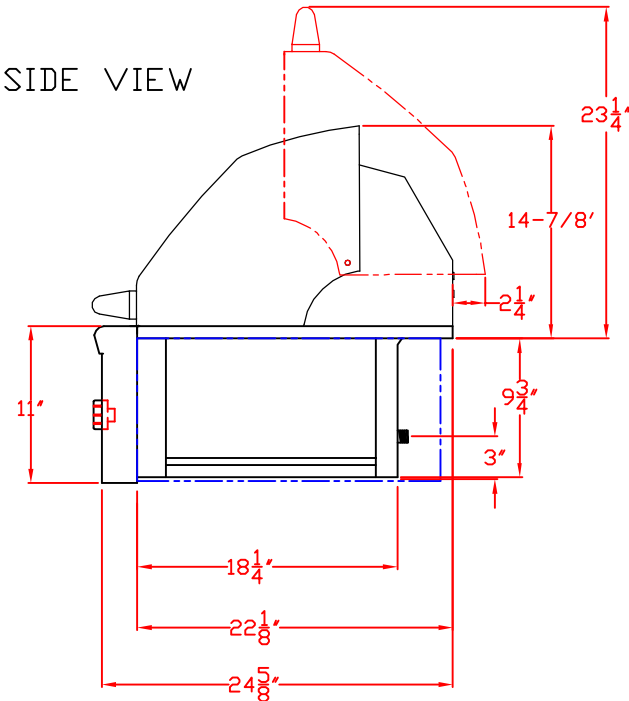

SEDONA BY LYNX
L600 GRILL
W/ DIMENSIONS

ISLAND CUTOUT IN BLUE

TOP VIEW

FRONT VIEW

RIGHT SIDE VIEW

SEDONA BY LYNX
L600 GRILL
ISLAND CUTOUT

TOP VIEW

FRONT VIEW

RIGHT SIDE VIEW