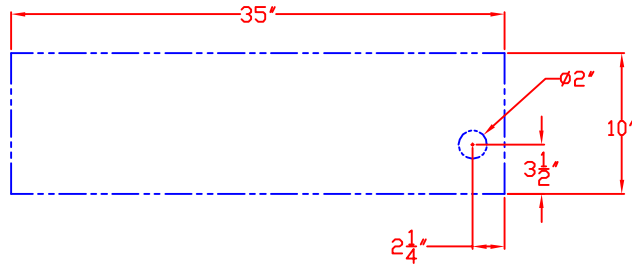

SEDONA BY LYNX
L600 GRILL
W/ DIMENSIONS

ISLAND CUTOUT IN BLUE

TOP VIEW

FRONT VIEW

RIGHT SIDE VIEW

SEDONA BY LYNX
L600 GRILL
ISLAND CUTOUT

TOP VIEW

FRONT VIEW

RIGHT SIDE VIEW