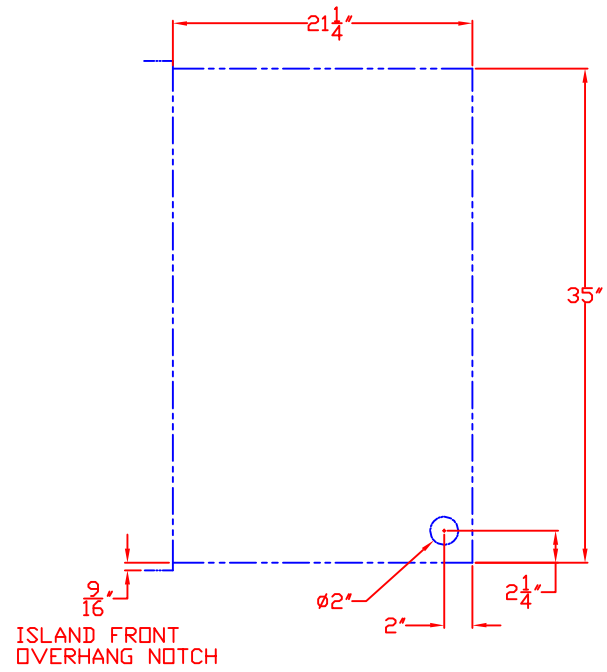

SEDONA BY LYNX
L600 GRILL
W/ DIMENSIONS

ISLAND CUTOUT IN BLUE

TOP VIEW

FRONT VIEW

RIGHT SIDE VIEW

SEDONA BY LYNX
L600 GRILL
ISLAND CUTOUT

TOP VIEW

FRONT VIEW

RIGHT SIDE VIEW