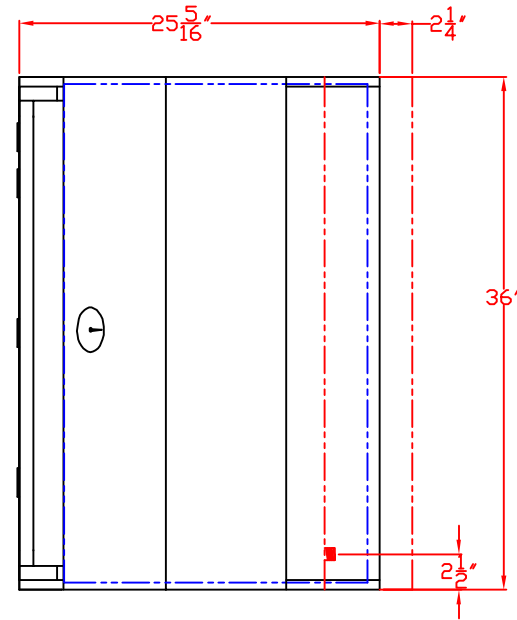

SEDONA BY LYNX
L600 GRILL
W/ DIMENSIONS

ISLAND CUTOUT IN BLUE

TOP VIEW

FRONT VIEW

RIGHT SIDE VIEW

SEDONA BY LYNX
L600 GRILL
ISLAND CUTOUT

TOP VIEW

FRONT VIEW

RIGHT SIDE VIEW