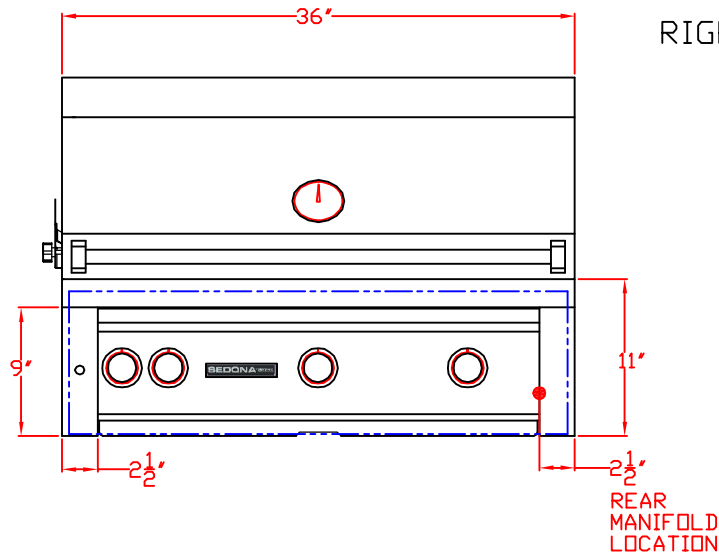

SEDONA BY LYNX
L600 GRILL
W/ DIMENSIONS

ISLAND CUTOUT IN BLUE

TOP VIEW

FRONT VIEW

RIGHT SIDE VIEW

SEDONA BY LYNX
L600 GRILL
ISLAND CUTOUT

TOP VIEW

FRONT VIEW

RIGHT SIDE VIEW