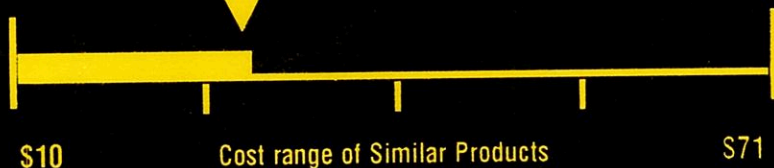

U.S. Government

Federal law prohibits removal of this label before consumer purchase.

ENERGYGUIDE

Clothes Washer
Capacity Class: Standard

Maytag by Whirlpool Corporation
Model MVW7230H*
Capacity (tub volume): 5.2 cubic feet

Compare **ONLY** to other labels with yellow numbers.
Labels with yellow numbers are based on the same test procedures.

Estimated Yearly Energy Cost
(when used with an electric water heater)

\$29

260 kWh