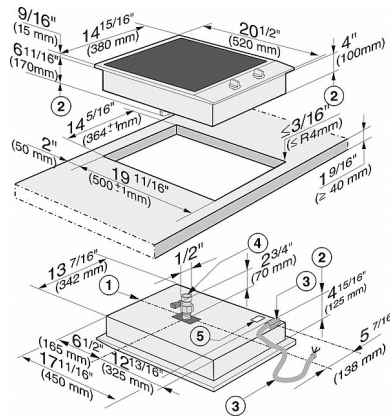

CS 1322 BG 208V

CombiSets
with electric barbecue grill

- Professional design - Stainless steel surface, 15 (380)Inch wide
- Particularly versatile - 2 separately controlled heating areas
- Easy and direct controls -operation via metal rotary dial control
- Particularly convenient and safe - in operation indicator
- Extensive range - Standard as well as optional accessories

EAN: 4002514653693 / material number: 07235280

Type of heating	
Fuel type	Other type of heating
Design	
All-round stainless steel frame	•
Cast-iron grilling rack	•
Ring	
Position	In front
Type	Electric grill
Size in inches (mm)	210x250
Max. rating in W	1700
Position	Rear
Type	Electric grill
Size in inches (mm)	210x250
Max. rating in W	1700
Control panel	
Operation via knobs	•
Technical data	
Dimensions in in. (width)	15 (380)
Dimensions (height) in in.(mm)	4 5/8 (115)
Dimensions (depth) in in.(mm)	20 1/2 (520)
Cutout dimensions in in. (width) with proud-mounted installation	14 3/8 (364)
Cutout dimensions in in. (depth) with proud-mounted installation	19 3/4 (500)
Weight in lbs. (kg)	30 (14)
Total connected load in kW	3.4
Power cord length in m	6 (2.0)
Standard accessories	
Lava rocks	•
Cleaning brush	•

CS 1322 BG 208V

CombiSets
with electric barbecue grill

CS 1322 BG (installation drawing) - USA

- 1) Front
- 2) Installation height
- 3) Power supply box with Connection cable, L = 78 3/4" (2000 mm)
- 4) Drain valve
- 5) Rating label